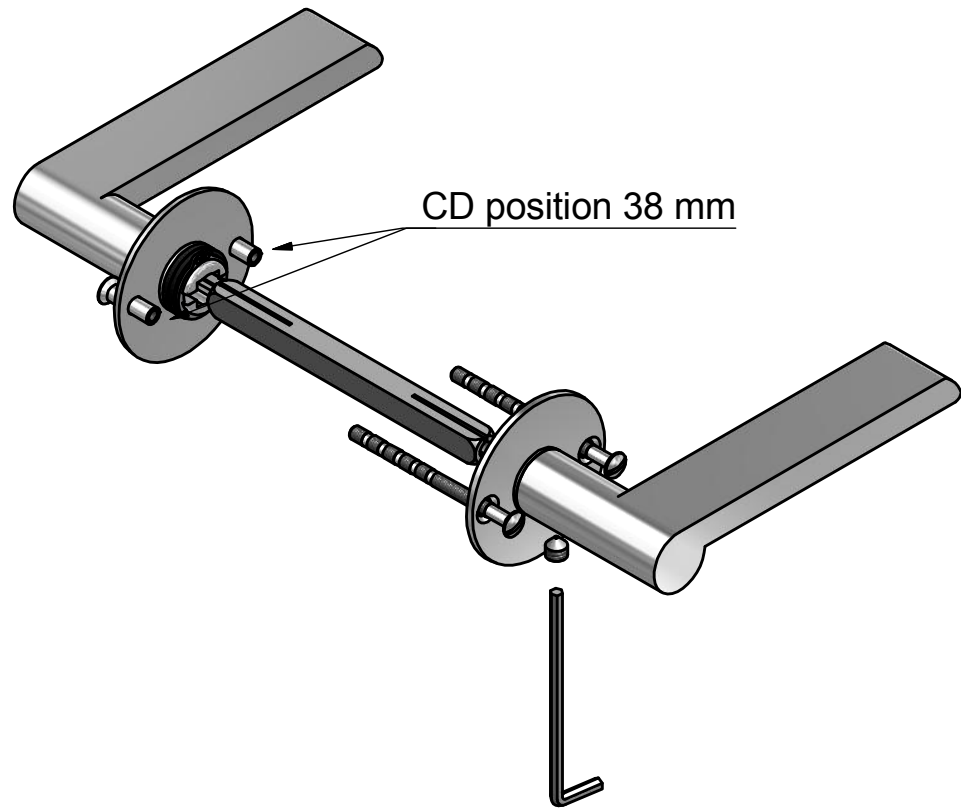

1927MRR50

solid unsprung lever handle
on rose

55

FORMANI®		Part number:	
Doc no.: 0301D004 1927MRR50 V02.dwg		1927MRR50	Format:
Drawn by: Christian Brimbois	Creation date: 17-12-2014		A3
FORMANI HOLLAND B.V. EUROPALAAN 12 6199 AB MAASTRICHT-AIRPORT NL T +31 (0)43 308 90 00 INFO@FORMANI.COM FORMANI.COM			