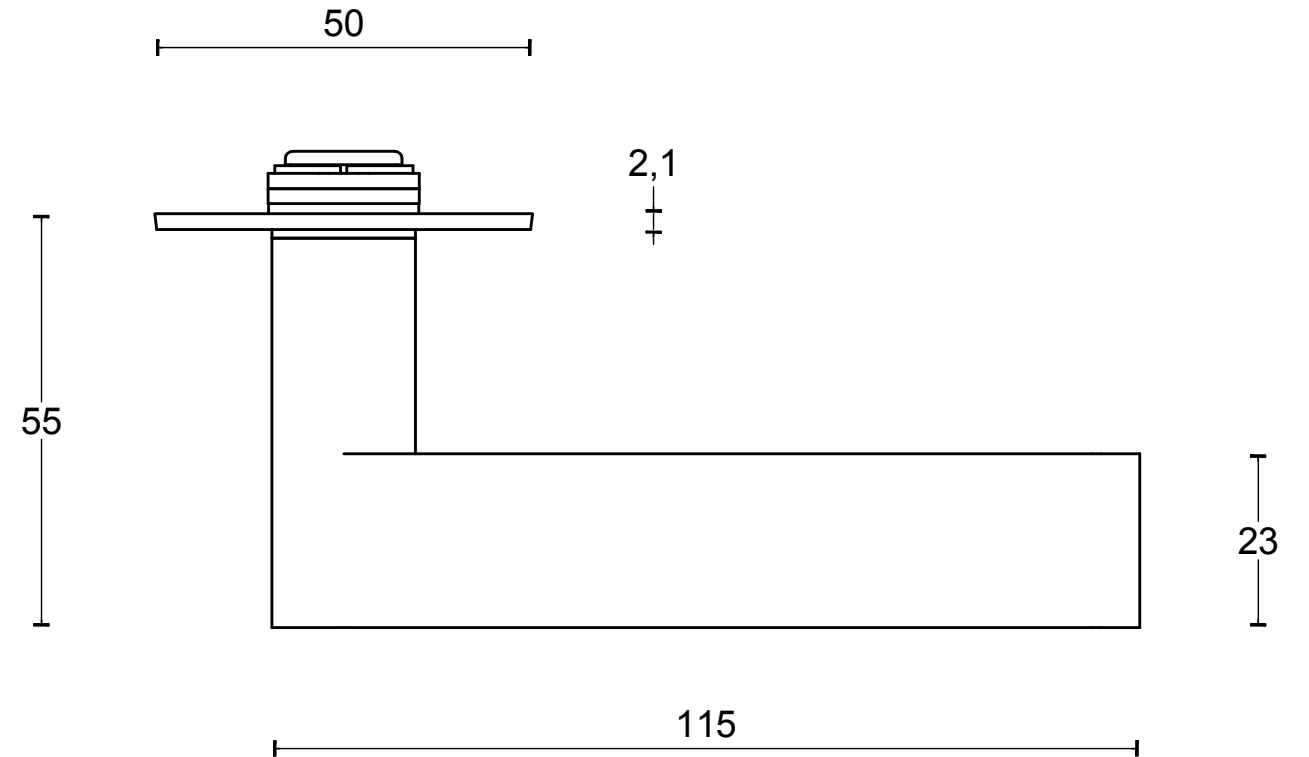

1927MRR50

solid unsprung lever handle
on rose

55

FORMANI®		Part number:	
Doc no.: 0301D004 1927MRR50 V02.dwg		1927MRR50	Format:
Drawn by: Christian Brimbois	Creation date: 17-12-2014		A3
FORMANI HOLLAND B.V. EUROPALAAN 12 6199 AB MAASTRICHT-AIRPORT NL T +31 (0)43 308 90 00 INFO@FORMANI.COM FORMANI.COM			