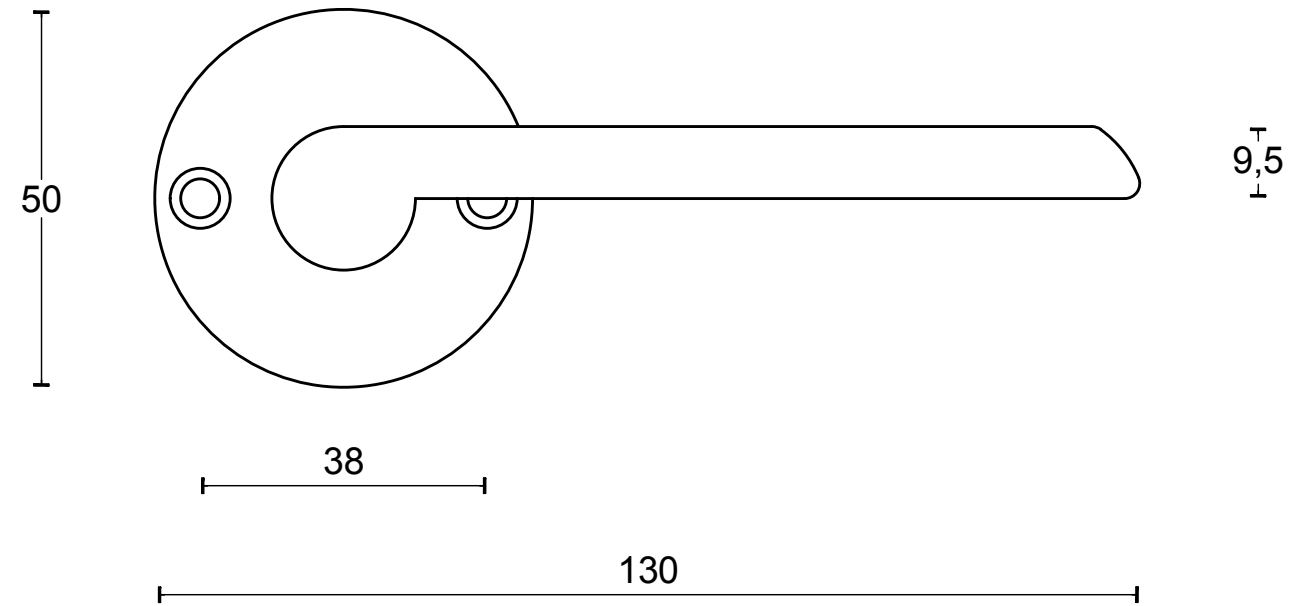

1927MRR50

solid unsprung lever handle
on rose

55

FORMANI®		Part number:	
Doc no.: 0301D004 1927MRR50 V02.dwg		1927MRR50	Format:
Drawn by: Christian Brimbois	Creation date: 17-12-2014		A3
FORMANI HOLLAND B.V. EUROPALAAN 12 6199 AB MAASTRICHT-AIRPORT NL T +31 (0)43 308 90 00 INFO@FORMANI.COM FORMANI.COM			