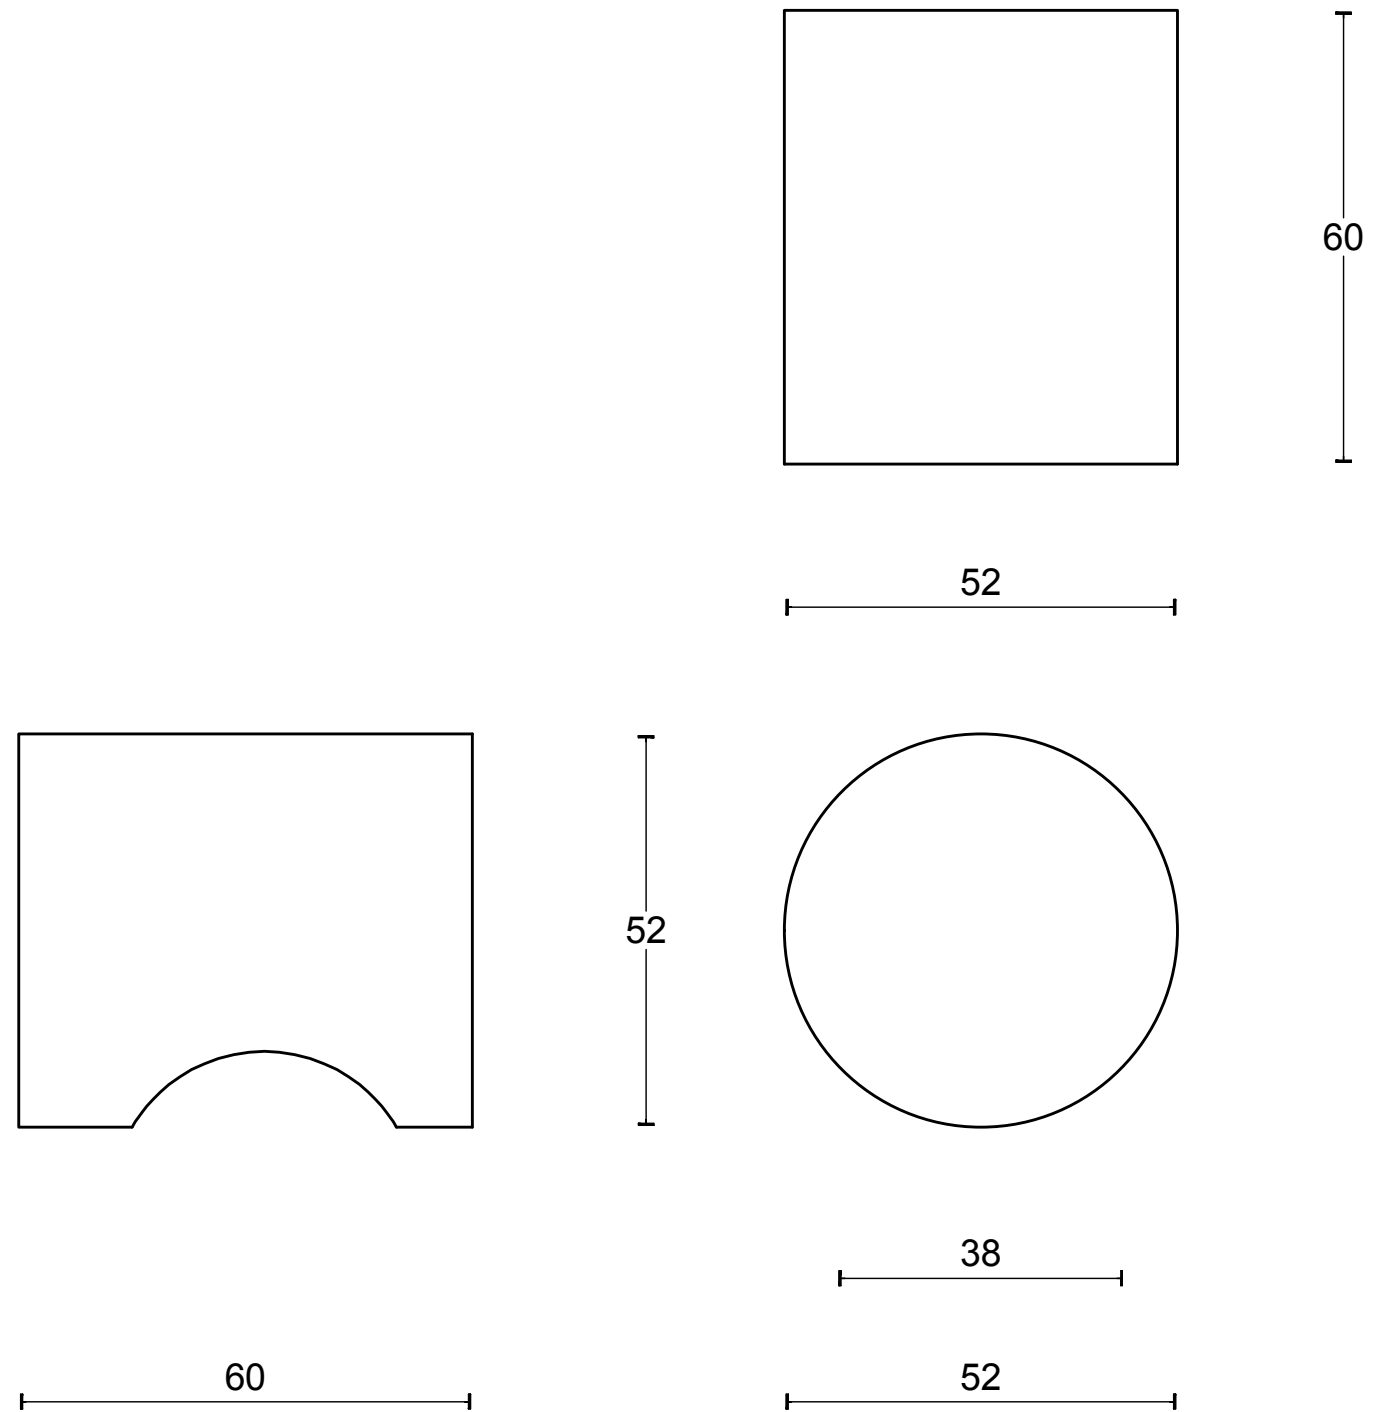

LB52V

solid fixed front door knob
stainless steel

FORMANI®		Part number:	
		Description:	
Doc no.: 1502K032 LB52V V02.dwg	LB52V		Format:
Drawn by: Christian Brimbois			Creation date: 27-11-2014
FORMANI HOLLAND B.V. EUROPALAAN 12 6199 AB MAASTRICHT-AIRPORT NL T +31 (0)43 308 90 00 INFO@FORMANI.COM FORMANI.COM			