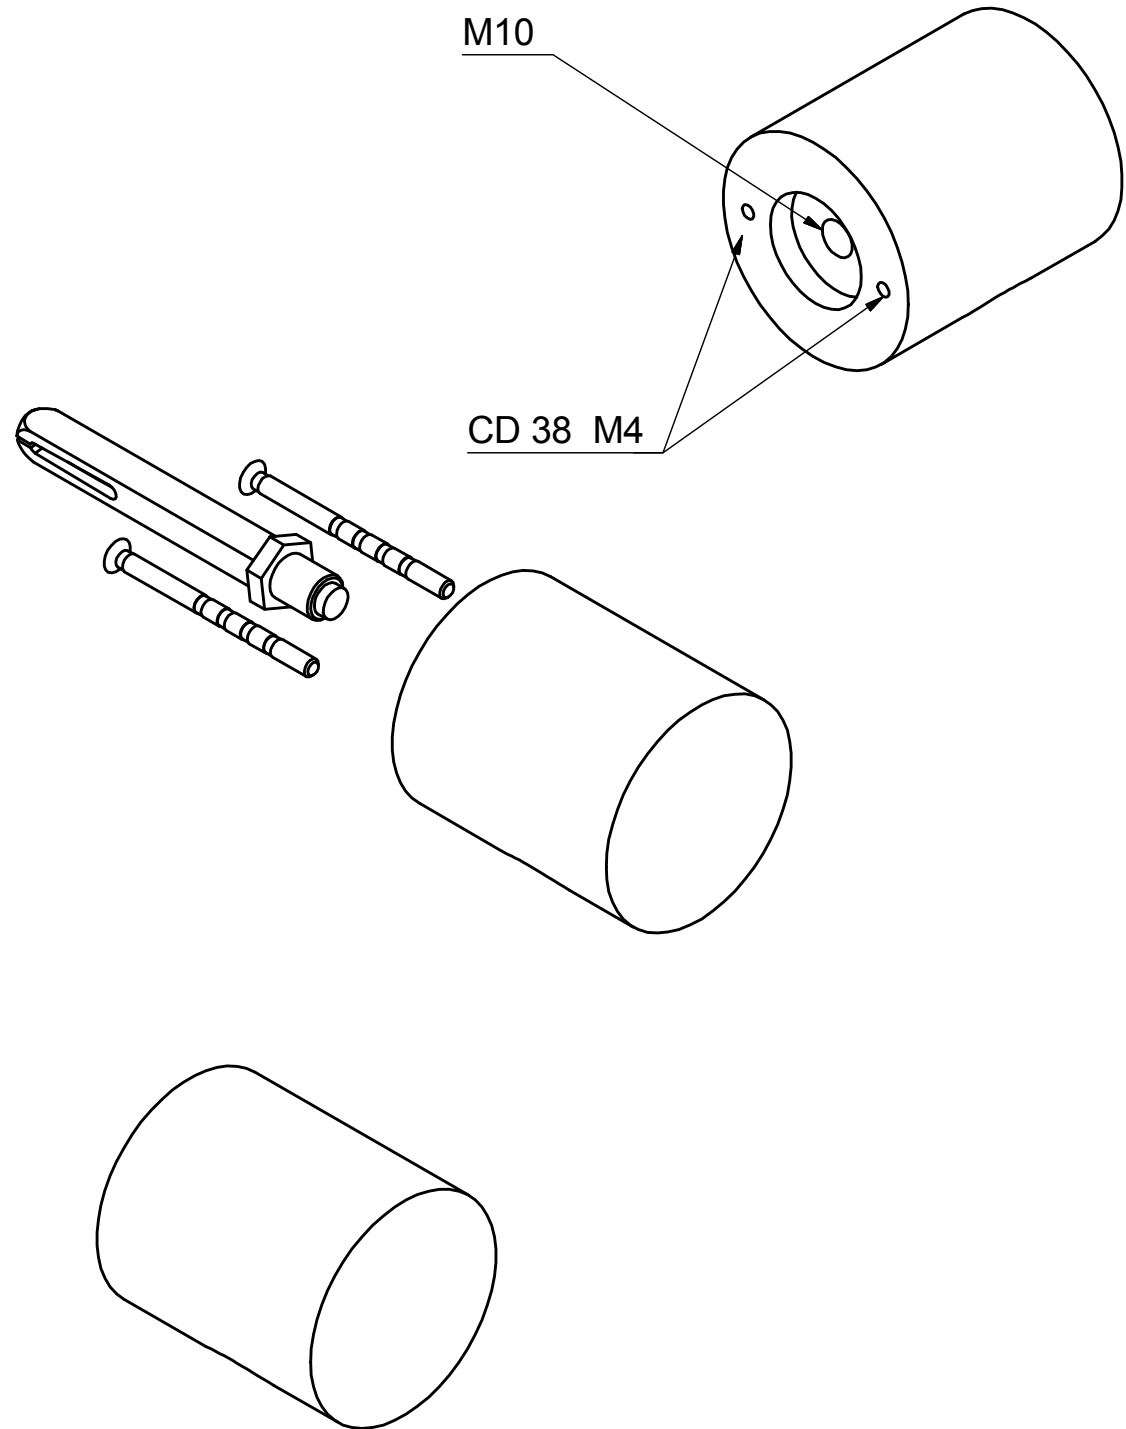

LB52V

solid fixed front door knob
stainless steel

FORMANI®		Part number:	
		Description:	
Doc no.: 1502K032 LB52V V02.dwg	LB52V		Format:
Drawn by: Christian Brimbois			Creation date: 27-11-2014
FORMANI HOLLAND B.V. EUROPALAAN 12 6199 AB MAASTRICHT-AIRPORT NL T +31 (0)43 308 90 00 INFO@FORMANI.COM FORMANI.COM			