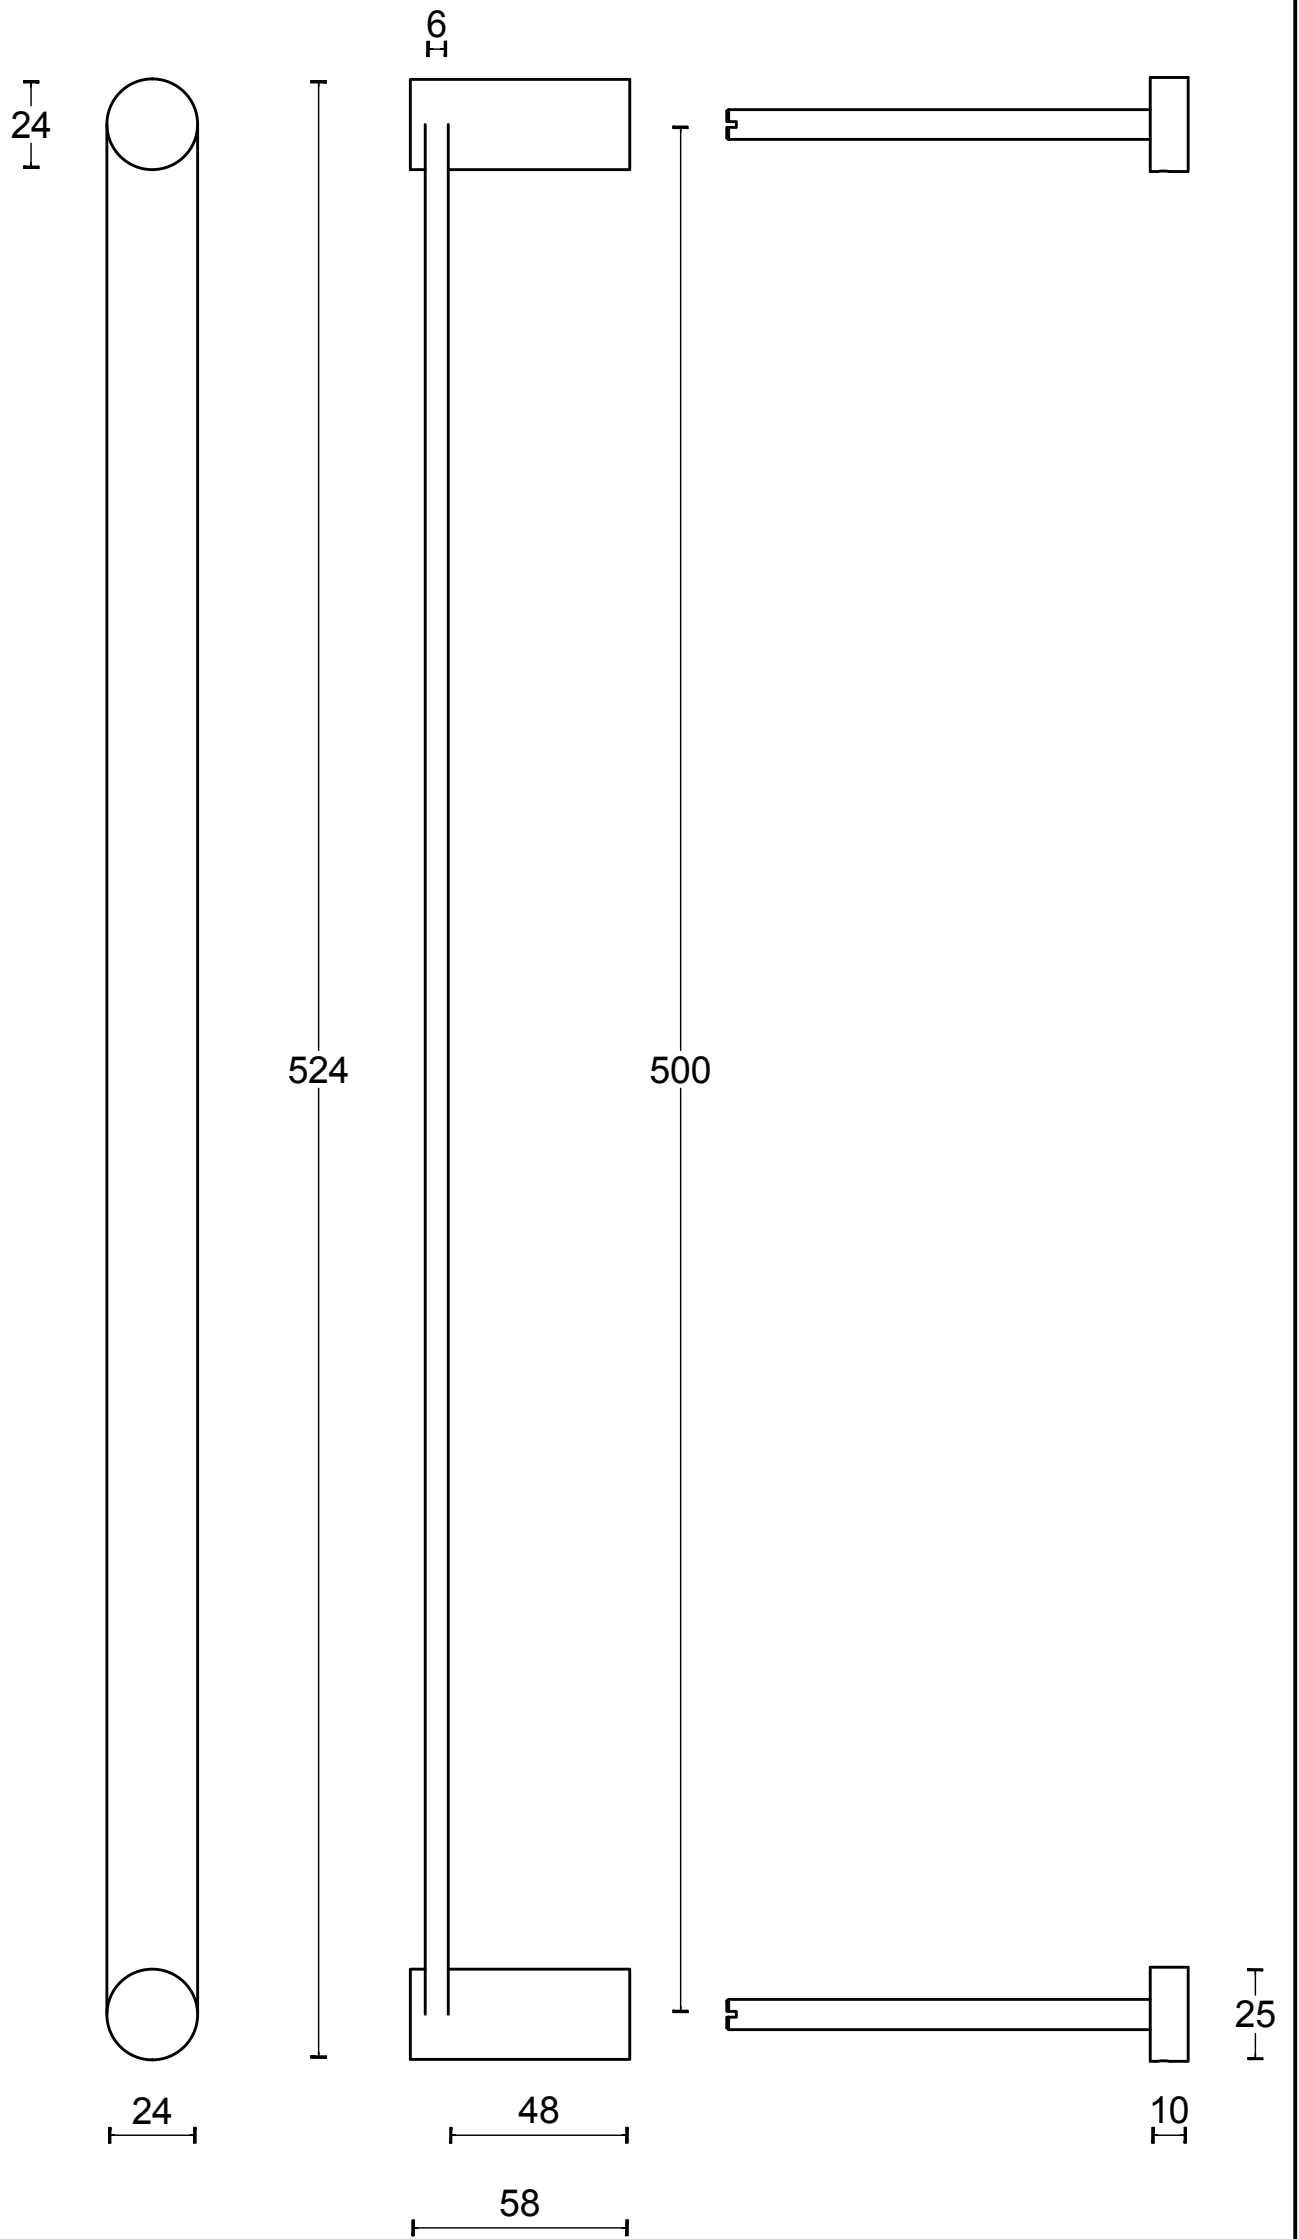

TENSE BB501 PS

solid pull handle
bolt through fixing
stainless steel

<h1>FORMANI®</h1>		Part number:	
		Description:	
Doc no.:	3301G002 TENSE BB501 PS V01.dwg	<h2>TENSE BB501 PS</h2>	Format:
Drawn by:	Christian Brimbois		Creation date:
FORMANI HOLLAND B.V. EUROPALAAN 12 6199 AB MAASTRICHT-AIRPORT NL T +31 (0)43 308 90 00 INFO@FORMANI.COM FORMANI.COM			