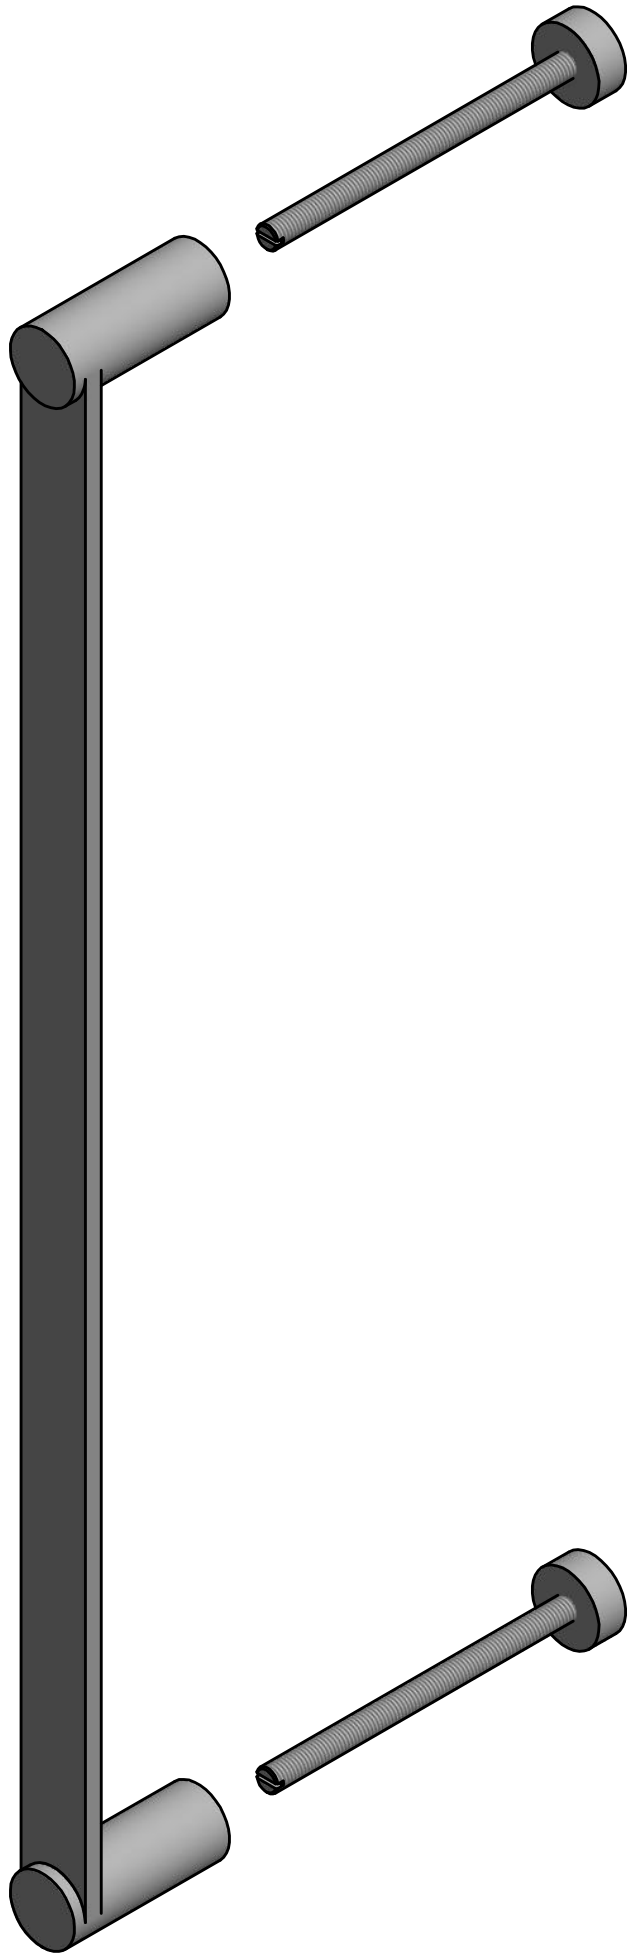

TENSE BB501 PS

solid pull handle
bolt through fixing
stainless steel

<h1>FORMANI®</h1>		Part number:	
		Description:	
Doc no.:	3301G002 TENSE BB501 PS V01.dwg	<h2>TENSE BB501 PS</h2>	Format:
Drawn by:	Christian Brimbois		Creation date:
FORMANI HOLLAND B.V. EUROPALAAN 12 6199 AB MAASTRICHT-AIRPORT NL T +31 (0)43 308 90 00 INFO@FORMANI.COM FORMANI.COM			