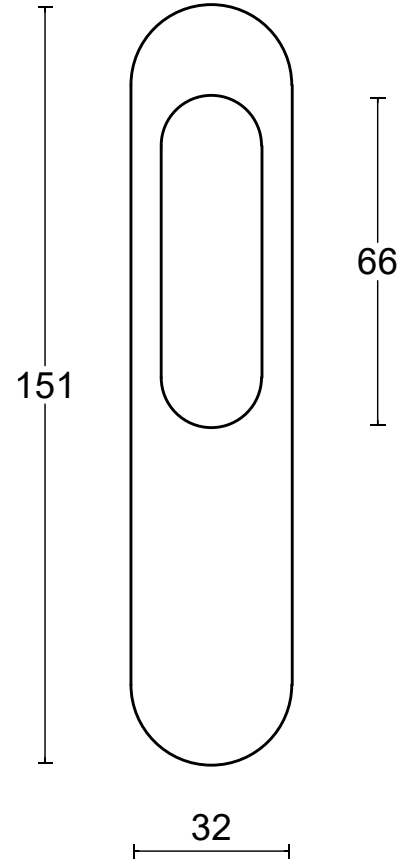

RIVIO GL230

single solid internal lift-up sliding door
handle with external flush pull
stainless steel

<p>FORMANI®</p> <p>FORMANI HOLLAND B.V. EUROPALAAN 12 6199 AB MAASTRICHT-AIRPORT NL T +31 (0)43 308 90 00 INFO@FORMANI.COM WWW.FORMANI.COM</p>	Type :	RIVIO GL230	Version: V01
	Formani filename: 4101Z001_GL230_V01.dwg	Description: single solid internal lift-up sliding door handle with external flush pull stainless steel	Format A3
	Drawn by: Semih Aslan		
Creation date: 24-8-2022			