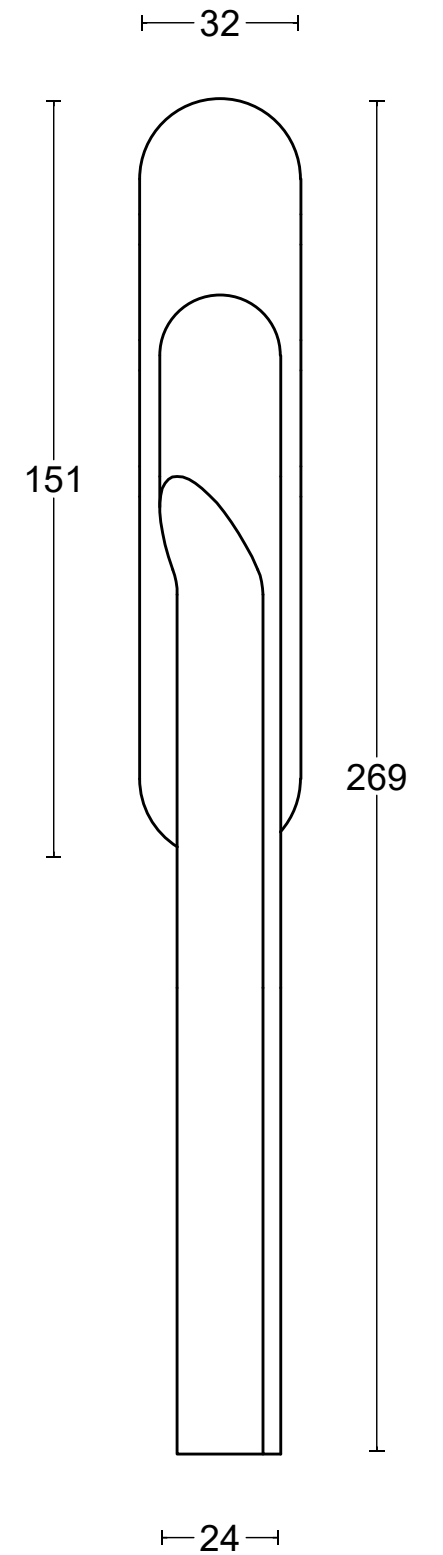

RIVIO GL230

single solid internal lift-up sliding door
handle with external flush pull
stainless steel

<p>FORMANI®</p> <p>FORMANI HOLLAND B.V. EUROPALAAN 12 6199 AB MAASTRICHT-AIRPORT NL T +31 (0)43 308 90 00 INFO@FORMANI.COM WWW.FORMANI.COM</p>	Type :	RIVIO GL230	Version: V01
	Formani filename: 4101Z001_GL230_V01.dwg	Description: single solid internal lift-up sliding door handle with external flush pull stainless steel	Format A3
	Drawn by: Semih Aslan		
Creation date: 24-8-2022			