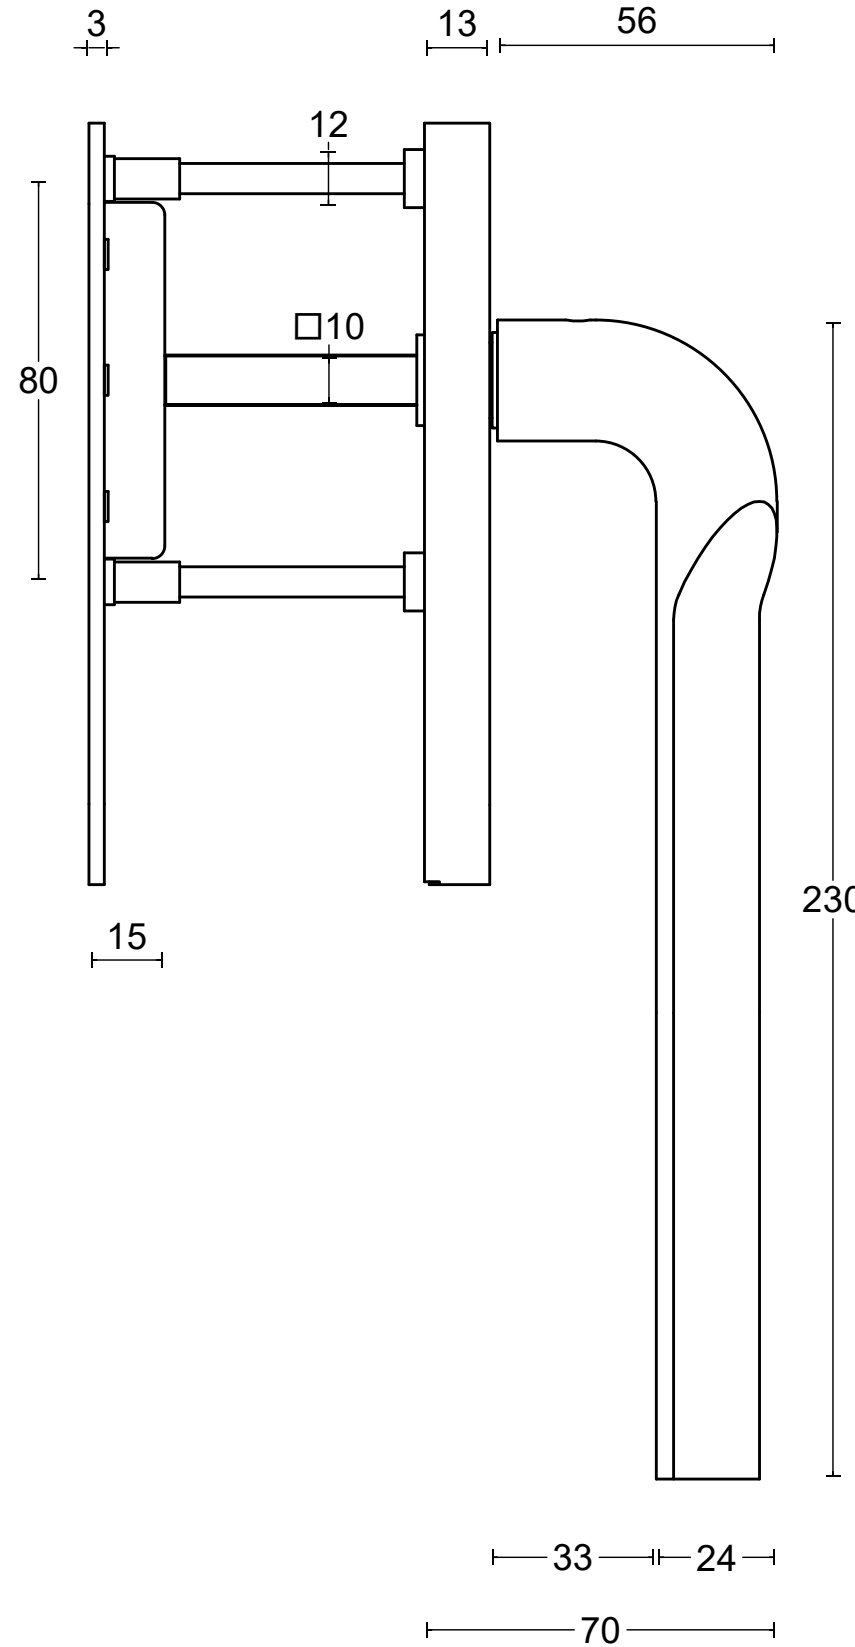

RIVIO GL230

single solid internal lift-up sliding door
handle with external flush pull
stainless steel

<p>FORMANI®</p> <p>FORMANI HOLLAND B.V. EUROPALAAN 12 6199 AB MAASTRICHT-AIRPORT NL T +31 (0)43 308 90 00 INFO@FORMANI.COM WWW.FORMANI.COM</p>	Type :	RIVIO GL230	Version: V01
	Formani filename: 4101Z001_GL230_V01.dwg	Description: single solid internal lift-up sliding door handle with external flush pull stainless steel	Format A3
	Drawn by: Semih Aslan		
Creation date: 24-8-2022			