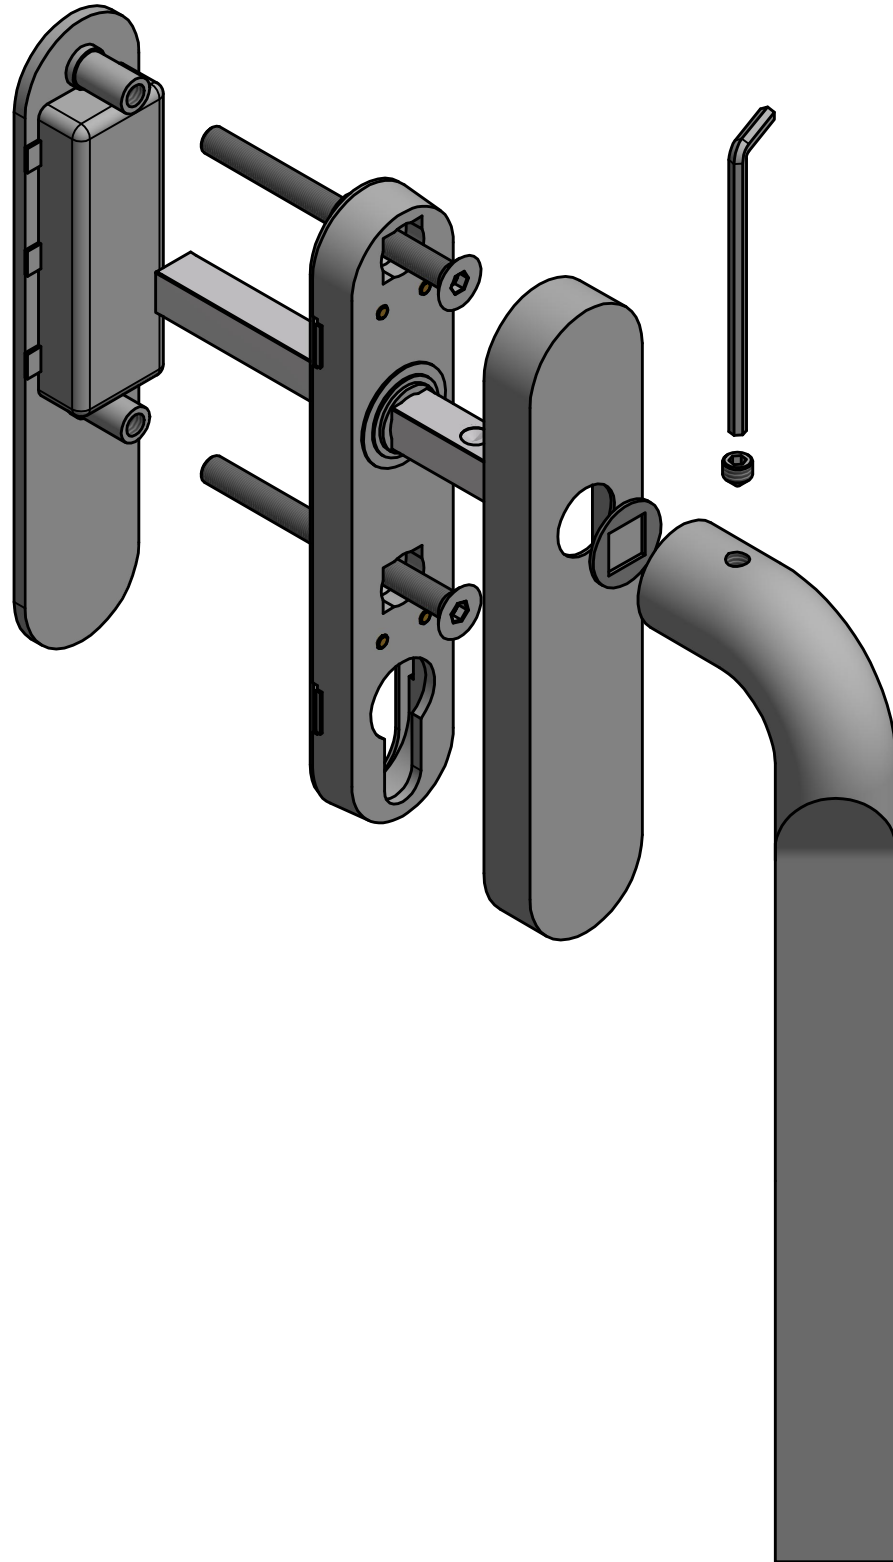

RIVIO GL230

single solid internal lift-up sliding door
handle with external flush pull
stainless steel

<p>FORMANI®</p> <p>FORMANI HOLLAND B.V. EUROPALAAN 12 6199 AB MAASTRICHT-AIRPORT NL T +31 (0)43 308 90 00 INFO@FORMANI.COM WWW.FORMANI.COM</p>	Type :	RIVIO GL230	Version: V01
	Formani filename: 4101Z001_GL230_V01.dwg	Description: single solid internal lift-up sliding door handle with external flush pull stainless steel	Format A3
	Drawn by: Semih Aslan		
Creation date: 24-8-2022			