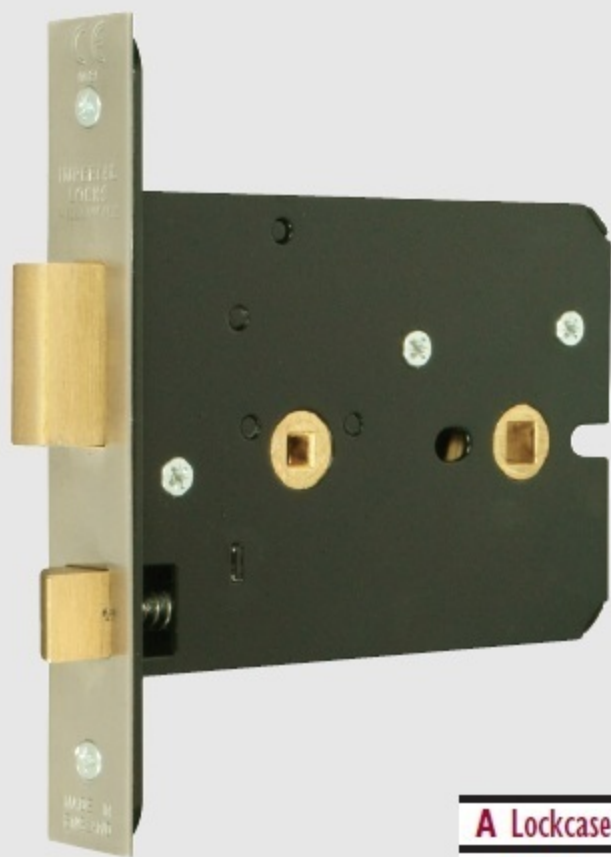

G8024 Horizontal bathroom mortice lock

A Lockcase	B Backset	C Centres
127mm	45mm	57mm

OPERATION:

Latchbolt operated by knob from either side.
Deadbolt operated by turn from either side.

SPECIFICATION:

CASE.

Pierced to accept 38mm centre horizontally opposed bolt through fixing furniture.

STRIKE PLATE.

Type B.

LATCHBOLT.

Brass, reversible. Projection 12mm.

DEADBOLT.

Brass. Throw 14mm.

LATCHBOLT FOLLOWER.

Brass, to suit 8mm square spindle. Two-way action.

DEADBOLT FOLLOWER.

Brass, to suit 5mm square spindle.

REBATE UNITS

TO SUIT:

G3057-13mm G3058-19mm G3059-25mm