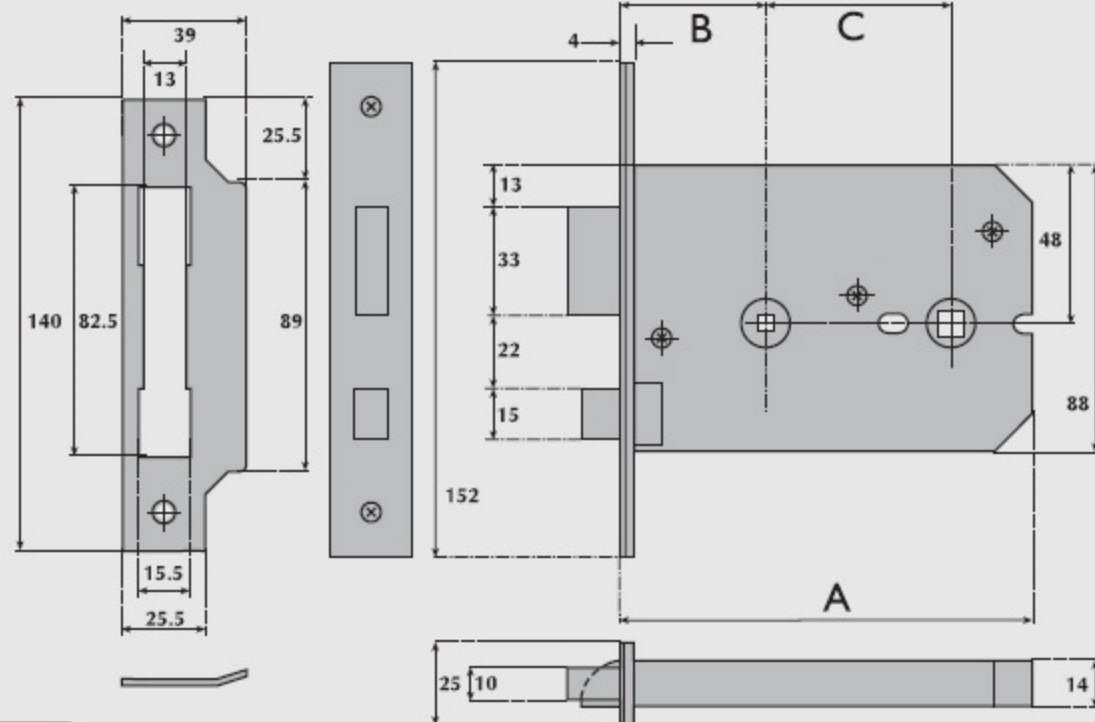

G8024 Horizontal bathroom mortice lock

A Lockcase	B Backset	C Centres
127mm	45mm	57mm

OPERATION:

Latchbolt operated by knob from either side.
Deadbolt operated by turn from either side.

SPECIFICATION:

CASE.

Pierced to accept 38mm centre horizontally opposed bolt through fixing furniture.

STRIKE PLATE.

Type B.

LATCHBOLT.

Brass, reversible. Projection 12mm.

DEADBOLT.

Brass. Throw 14mm.

LATCHBOLT FOLLOWER.

Brass, to suit 8mm square spindle. Two-way action.

DEADBOLT FOLLOWER.

Brass, to suit 5mm square spindle.

REBATE UNITS

TO SUIT:

G3057-13mm G3058-19mm G3059-25mm