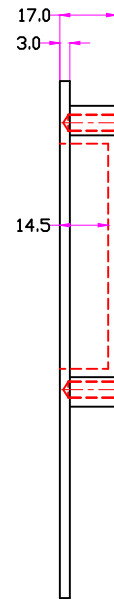

**JOLIE**  
A timeless touch.

FRONT VIEW

SIDE VIEW

BACK SIDE VIEW

MATERIAL	FINISH	SCALE	DESCRIPTION
BRASS	GA ,AB OS ,BK	NTS	Sliding Window Handle
PROJN.	UNIT	DATE	ITEM CODE
	MM	01.06.23	J-1005