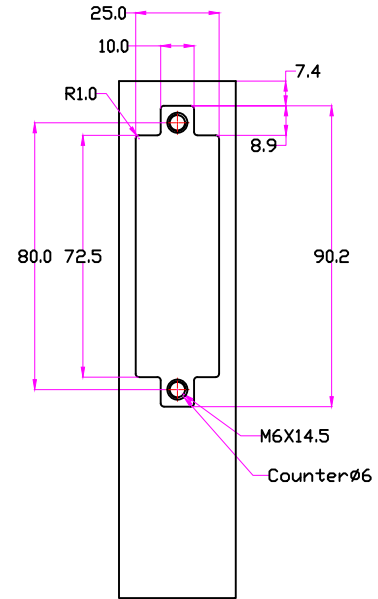

**JOLIE**  
A timeless touch.

FRONT VIEW

SIDE VIEW

BACK SIDE VIEW

MATERIAL	FINISH	SCALE	DESCRIPTION
BRASS	GA ,AB OS ,BK	NTS	Sliding Window Handle
PROJN.	UNIT	DATE	ITEM CODE
	MM	01.06.23	J-1005