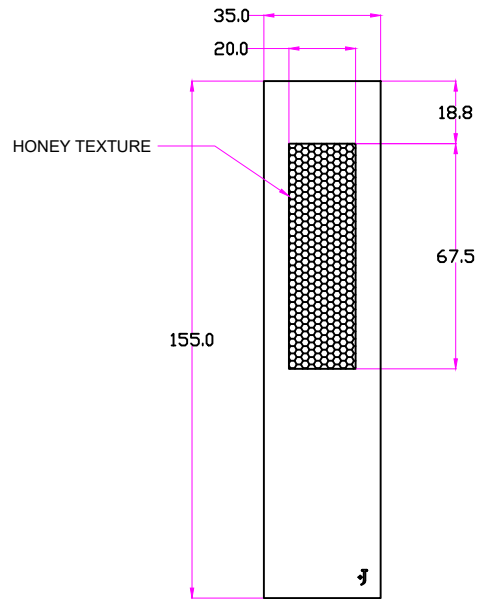

**JOLIE**  
A timeless touch.

FRONT VIEW

SIDE VIEW

BACK SIDE VIEW

MATERIAL	FINISH	SCALE	DESCRIPTION
BRASS	GA ,AB OS ,BK	NTS	Sliding Window Handle
PROJN.	UNIT	DATE	ITEM CODE
	MM	01.06.23	J-1005