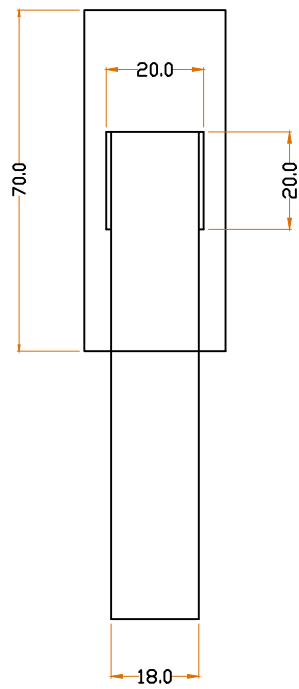

JOLIE[®]
A timeless touch.

TOP VIEW

FRONT VIEW

SIDE VIEW

| MATERIAL | FINISH | SCALE | DESCRIPTION |
|---|----------------------|----------|----------------------------|
| BRASS | ABH, OSF BLK, GBR | NTS | L HANDLE ON WINDOW ROSE |
| PROJN. | UNIT | DATE | ITEM CODE |
|  | MM | 30.05.22 | J-1290 |