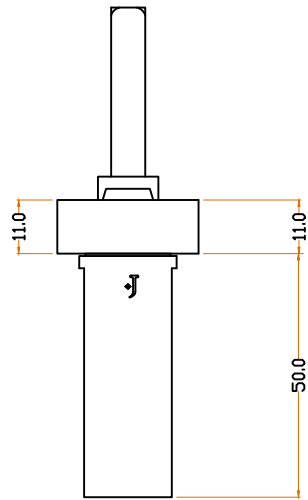

JOLIE[®]
A timeless touch.

TOP VIEW

FRONT VIEW

SIDE VIEW

| MATERIAL | FINISH | SCALE | DESCRIPTION |
|---|----------------------|----------|----------------------------|
| BRASS | ABH, OSF BLK, GBR | NTS | L HANDLE ON WINDOW ROSE |
| PROJN. | UNIT | DATE | ITEM CODE |
|  | MM | 30.05.22 | J-1290 |