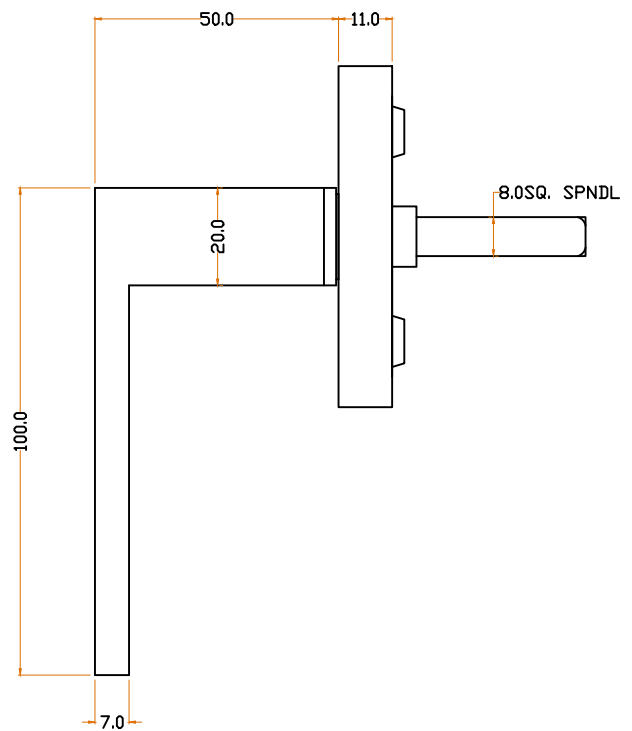

JOLIE[®]
A timeless touch.

TOP VIEW

FRONT VIEW

SIDE VIEW

| MATERIAL | FINISH | SCALE | DESCRIPTION |
|---|----------------------|----------|----------------------------|
| BRASS | ABH, OSF BLK, GBR | NTS | L HANDLE ON WINDOW ROSE |
| PROJN. | UNIT | DATE | ITEM CODE |
|  | MM | 30.05.22 | J-1290 |