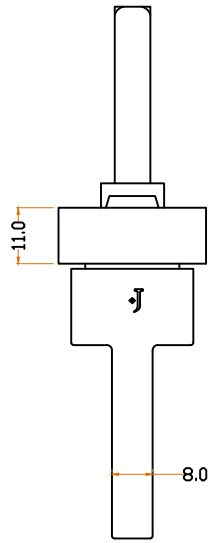

JOLIE
A timeless touch.

TOP VIEW

FRONT VIEW

SIDE VIEW

MATERIAL	FINISH	SCALE	DESCRIPTION
BRASS	GA ,AB OS ,BK	NTS	FLAT WINDOW HANDLE
PROJN.	UNIT	DATE	ITEM CODE
	MM	30.05.22	J-1590