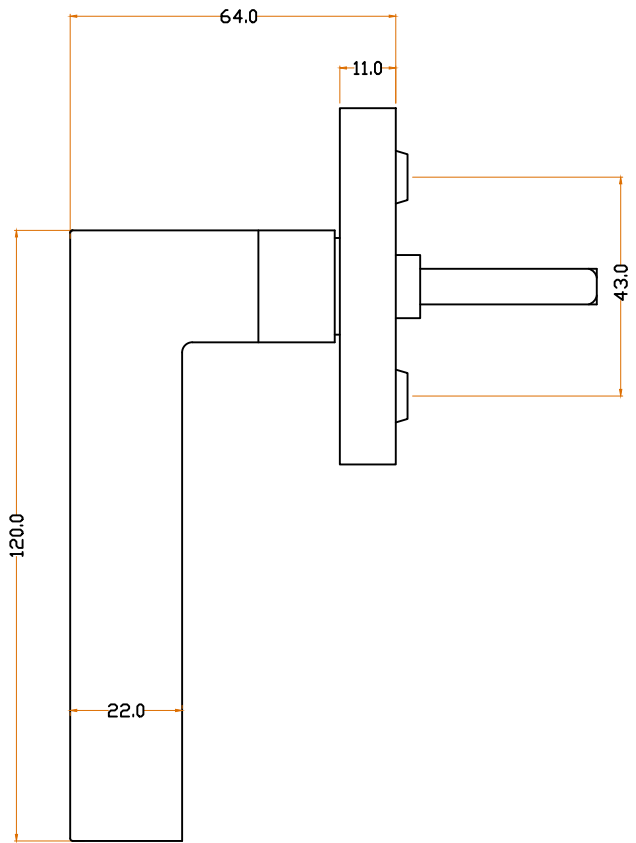

JOLIE
A timeless touch.

TOP VIEW

FRONT VIEW

SIDE VIEW

MATERIAL	FINISH	SCALE	DESCRIPTION
BRASS	GA ,AB OS ,BK	NTS	FLAT WINDOW HANDLE
PROJN.	UNIT	DATE	ITEM CODE
	MM	30.05.22	J-1590