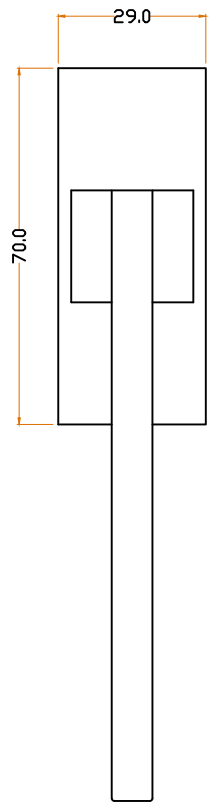

JOLIE
A timeless touch.

TOP VIEW

FRONT VIEW

SIDE VIEW

MATERIAL	FINISH	SCALE	DESCRIPTION
BRASS	GA ,AB OS ,BK	NTS	FLAT WINDOW HANDLE
PROJN.	UNIT	DATE	ITEM CODE
	MM	30.05.22	J-1590