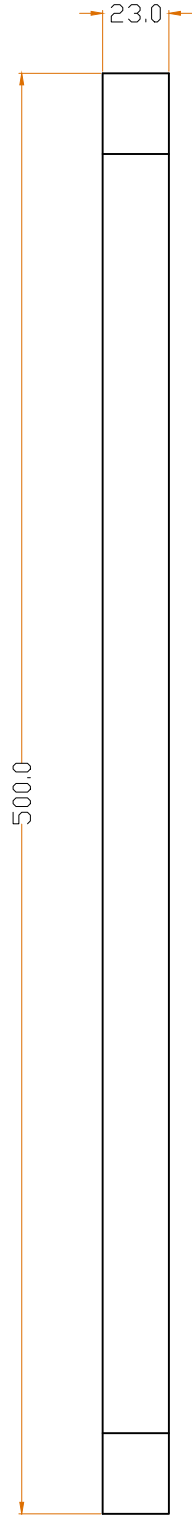

JOLIE®
A timeless touch.

FRONT VIEW

SIDE VIEW

MATERIAL	FINISH	SCALE	DESCRIPTION
BRASS	GA ,AB OS ,BK	NTS	ANVIL PULL HANDLE TOWEL ROD 480MM
PROJN.	UNIT	DATE	ITEM CODE
	MM	27.05.22	J-1812