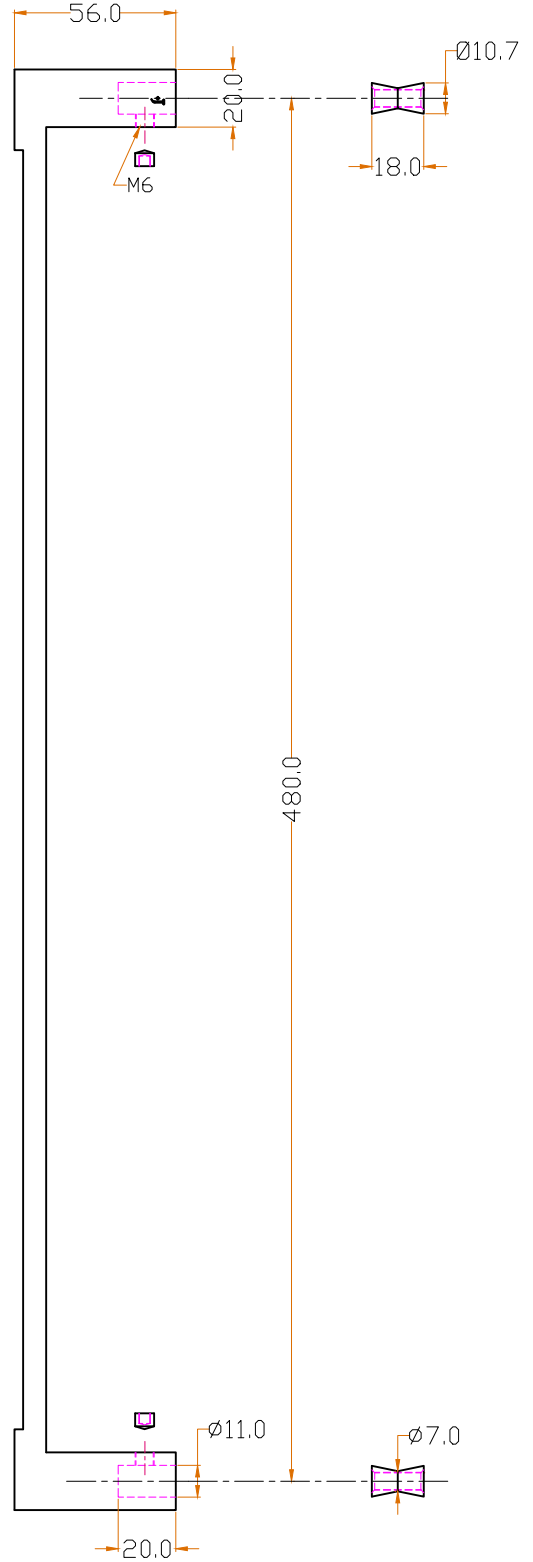

JOLIE®
A timeless touch.

FRONT VIEW

SIDE VIEW

MATERIAL	FINISH	SCALE	DESCRIPTION
BRASS	GA ,AB OS ,BK	NTS	ANVIL PULL HANDLE TOWEL ROD 480MM
PROJN.	UNIT	DATE	ITEM CODE
	MM	27.05.22	J-1812