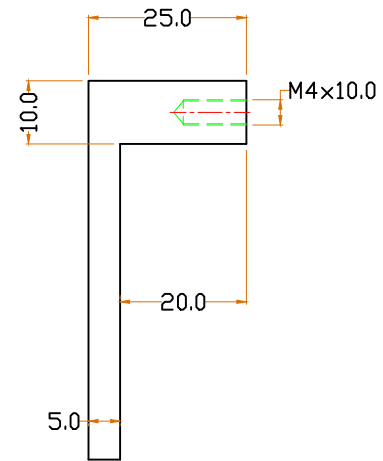

JOLIE®

A timeless touch.

TOP VIEW

FRONT VIEW

SIDE VIEW

MATERIAL	FINISH	SCALE	DESCRIPTION
BRASS	GA ,AB OS ,BK	NTS	Virge Half Moon Hook CC 96mm
PROJN.	UNIT	DATE	ITEM CODE
	MM	23.01.23	J-2303