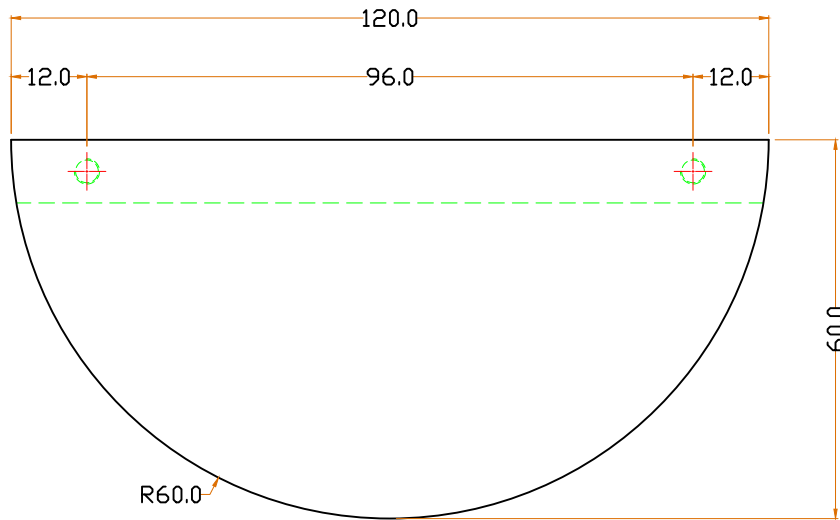

JOLIE®

A timeless touch.

TOP VIEW

FRONT VIEW

SIDE VIEW

MATERIAL	FINISH	SCALE	DESCRIPTION
BRASS	GA ,AB OS ,BK	NTS	Virge Half Moon Hook CC 96mm
PROJN.	UNIT	DATE	ITEM CODE
	MM	23.01.23	J-2303