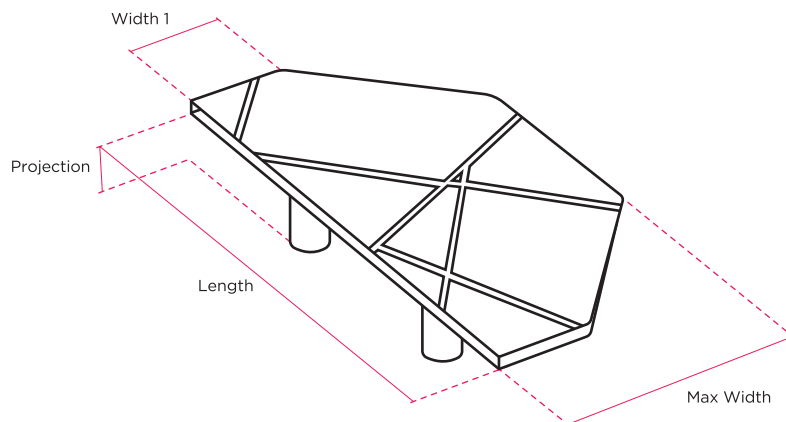

# PETER STAUNTON

**Product Code:** PS0002 | **Product Name:** Nova Door Pull Handle

**Finish - Shown in Antique Brass** | Available in all Henry Blake Hardware finishes

**Please note, this product is manufactured using sand-cast technology and dimensions are approximate.**

Length	Projection	Centres	Width 1	Max Width
200mm	37mm	87mm	42mm	100mm