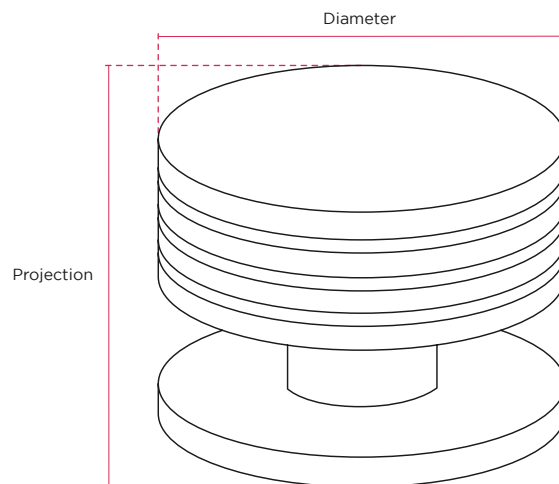

# HENRY BLAKE

HARDWARE

**Product Code:** SK5002 | **Product Name:** Dome Ringed Mortice Knob

**Finish - Shown in Polished Chrome** | Available in all Henry Blake Hardware finishes

**Sold as Pairs. Supplied Unsprung and will require a heavy duty latch.**

Diameter	Rose	Projection
54mm	54mm	55mm