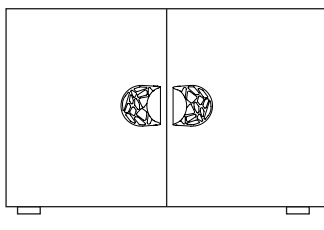

FIXING SYSTEM

M5 Screws

Cabinet