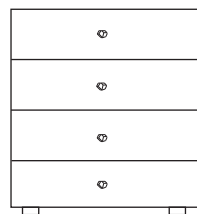

FIXING SYSTEM

M5 Screws

Drawer