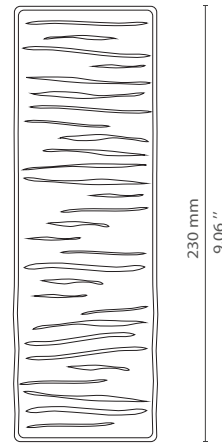

COSMOPOLITAN COLLECTION

BARUKA

REF: CM3020

DESCRIPTION

Baruka is a perfect reflection of a culture formed over thousands of years, although cool and colourful like Japan. This is our way to reflect a cultural manifest to a strong culture, customs, manners, etiquette and values. Baruka is made of brass, becoming a modern and strong Door Pull to embellish your entryway decor.

MATERIAL

Brass

FINISHES

Polished brass (Also available in Aged & Brushed Brass)

DIMENSIONS

Height: 230 mm | 9,06 in

Length: 73 mm | 2,87 in

Depth: 35 mm | 1,38 in

WEIGHT

1605 g / 3,54 Lbs

FIXING SYSTEM

M5 Screws

Door

35 mm
1,38 "

73 mm
2,87 "