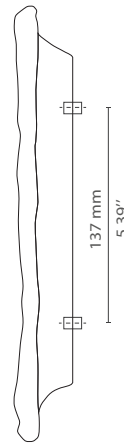

COSMOPOLITAN COLLECTION

BARUKA

REF: CM3020

DESCRIPTION

Baruka is a perfect reflection of a culture formed over thousands of years, although cool and colourful like Japan. This is our way to reflect a cultural manifest to a strong culture, customs, manners, etiquette and values. Baruka is made of brass, becoming a modern and strong Door Pull to embellish your entryway decor.

MATERIAL

Brass

FINISHES

Polished brass (Also available in Aged & Brushed Brass)

DIMENSIONS

Height: 230 mm | 9,06 in

Length: 73 mm | 2,87 in

Depth: 35 mm | 1,38 in

WEIGHT

1605 g / 3,54 Lbs

FIXING SYSTEM

M5 Screws

Door

35 mm
1,38 "

73 mm
2,87 "