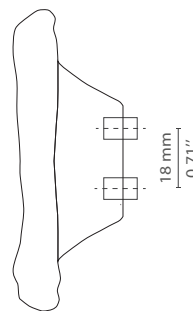

MATERIAL

Brass

FINISHES

Polished brass (Also available in Aged & Brushed Brass)

DIMENSIONS

Height: 83 mm | 3,27 in

Length: 73 mm | 2,87 in

Depth: 35 mm | 1,38 in

WEIGHT

467 g / 1,03 Lbs

FIXING SYSTEM

M5 Screws

Cabinet

35 mm
1,38 "

73 mm
2,87 "

83 mm
3,27 "