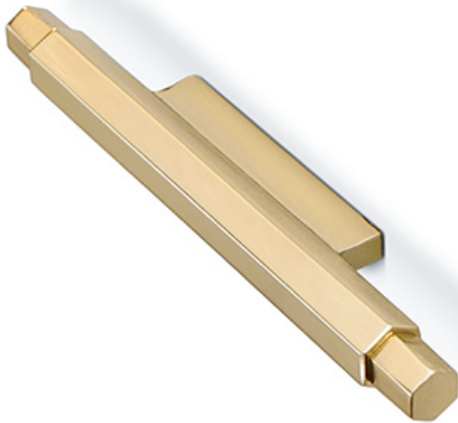

COSMOPOLITAN COLLECTION

WALTZ

REF: CM3028

DESCRIPTION

Influenced by the metallic rods used in the mechanical parts of the industrial revolution, we find Waltz a strong, safe, highly resilient piece that perfectly fulfils its function.

A drawer handles that, due to its extreme simplicity, is practically absorbed by the drawer where it is to be placed, but always assigning the value to his function.

MATERIAL

Brass

FINISHES

Gold Plated (Also available in Aged & Brushed Brass)

DIMENSIONS

Height: 11 mm | 0,43 in

Length: 110 mm | 4,33 in

Depth: 15 mm | 0,59 in

WEIGHT

86 g / 0,19 Lbs

FIXING SYSTEM

M5 Screws