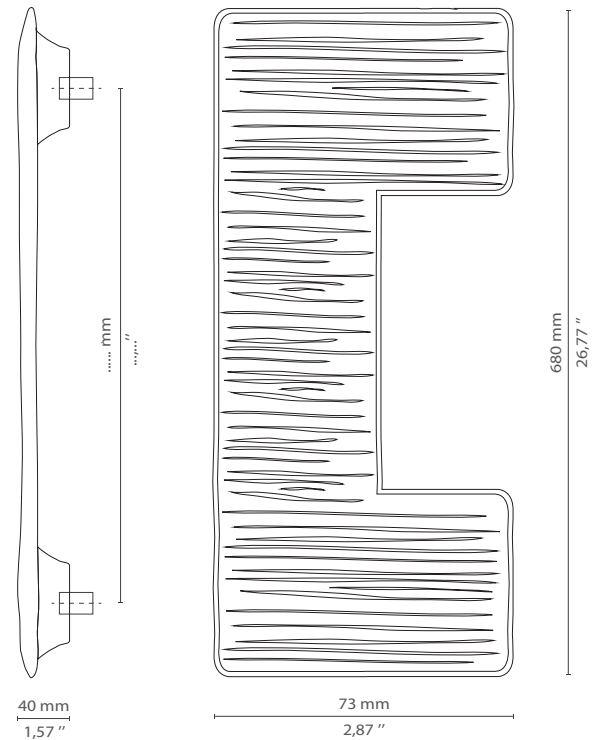

MATERIAL

Brass

FINISHES

Polished brass (Also available in Aged & Brushed Brass)

DIMENSIONS

Height: 295 mm | 11,61 in

Length: 110 mm | 4,33 in

Depth: 40 mm | 1,57 in

WEIGHT

2535 g / 5,59 Lbs

FIXING SYSTEM

M5 Screws

Door

COSMOPOLITAN COLLECTION

BARUKA

REF: CM3037 R