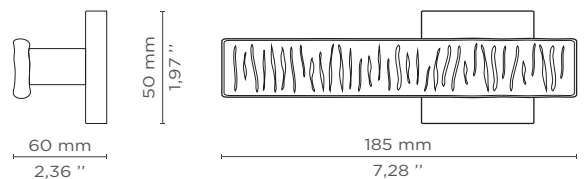

COSMOPOLITAN COLLECTION

BARUKA

REF: CM3043 L

DESCRIPTION

Baruka is a perfect reflection of a culture formed over thousands of years, although cool and colourful like Japan. This is our way to reflect a cultural manifest to a strong culture, customs, manners, etiquette and values. Baruka is made of brass, becoming a modern and strong Door Pull to embellish your entryway decor.

MATERIAL

Brass

FINISHES

Polished brass (Also available in Aged & Brushed brass)

DIMENSIONS

Height: 50 mm | 1,97 in
Length: 185 mm | 7,28 in
Depth: 60 mm | 2,36 in

WEIGHT

289 g / 0,64 Lbs

FIXING SYSTEM

Lever Mechanism