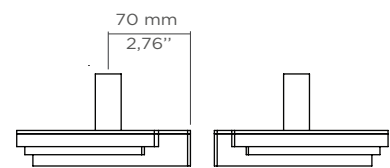

MATERIAL

Brass & Marble

FINISHES

Polished Brass & Nero Marquina Marble
(Also available in Aged & Brushed brass)

DIMENSIONS

Diam: 230 mm | 9,06 in

Depth : 50 mm | 1,97 in

WEIGHT

2078 g / 4,58 Lbs

FIXING SYSTEM

M5 Screws

Door

52 mm
2,05"

Ø230 mm
9,06"