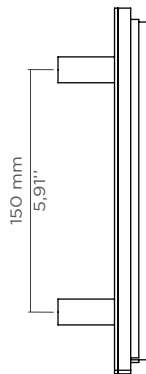

COSMOPOLITAN COLLECTION

SKYLINE

REF: CM3048

DESCRIPTION

For any major metropolis, beauty is a precious backdrop even to appreciate things from afar. Skylines are the city's profile, an iconic symbol, and just like our door pull, create a silhouette when set in context. With a new round shape, this door handle combines carrara marble and polished brass, a mix that exudes luxury and creates amazing interiors.

MATERIAL

Brass & Marble

FINISHES

Polished Brass & Nero Marquina Marble
(Also available in Aged & Brushed brass)

DIMENSIONS

Diam: 230 mm | 9,06 in

Depth : 50 mm | 1,97 in

WEIGHT

2078 g / 4,58 Lbs

FIXING SYSTEM

M5 Screws

Door

52 mm
2,05"

Ø230 mm
9,06"