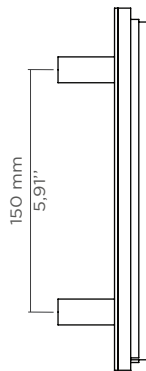

### MATERIAL

Brass

### DIMENSIONS

Diam: 230 mm | 9,06 in  
Depth : 50 mm | 1,97 in

### WEIGHT

2032 g / 4,48 Lbs

### FIXING SYSTEM

M5 Screws

Door

52 mm  
2,05"

Ø230 mm  
9,06"