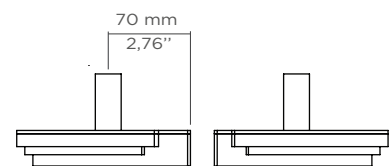

COSMOPOLITAN

COLLECTION

SKYLINE

REF: CM3049

DESCRIPTION

For any major metropolis, beauty is a precious backdrop even to appreciate things from afar. Skylines are the city's profile, an iconic symbol, and just like our door pull, create a silhouette when set in context. With a new round shape, this door handle combines carrara marble and polished brass, a mix that exudes luxury and creates amazing interiors.

MATERIAL

Brass

FINISHES

Polished Brass & Nickel Plated
(Also available in Aged & Brushed brass)

DIMENSIONS

Diam: 230 mm | 9,06 in
Depth : 50 mm | 1,97 in

WEIGHT

2032 g / 4,48 Lbs

FIXING SYSTEM

M5 Screws

Door