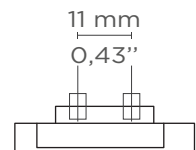

MATERIAL

Brass

FINISHES

Polished brass (Also available in Aged & Brushed Brass)

DIMENSIONS

Height: 14 mm | 0,55 in
Length: 50 mm | 1,97 in
Depth: 14 mm | 0,55 in

WEIGHT

33 g / 0,07 Lbs

FIXING SYSTEM

M5 Screws

14 mm
0,55"

14 mm
0,55"

50 mm
1,97"