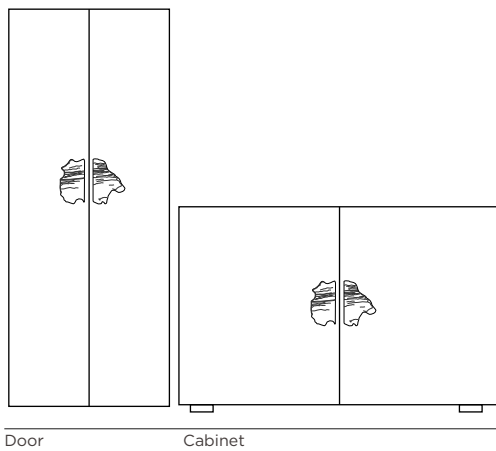

FIXING SYSTEM

M5 Screws

Door

Cabinet