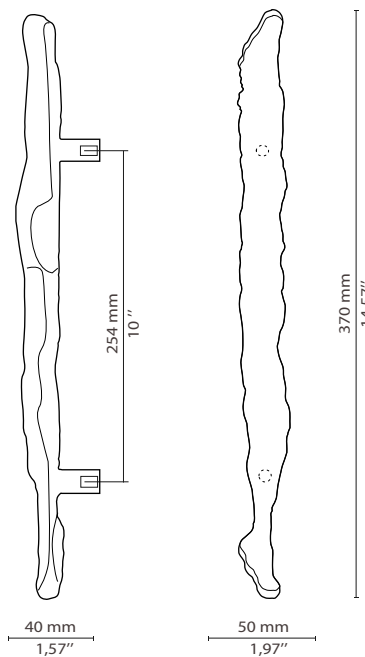

#### DIMENSIONS

Height: 370 mm | 14,57 in

Length: 50 mm | 1,97 in

Depth: 40 mm | 1,57 in

#### WEIGHT

1310 g / 2,89 Lbs

#### FIXING SYSTEM

M5 Screws

Cabinet