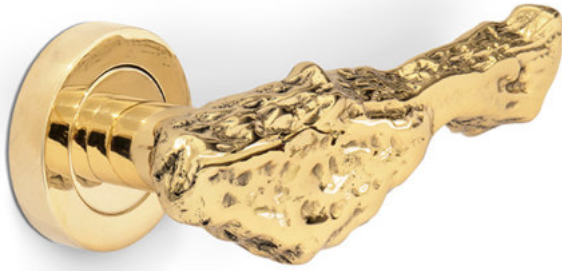

EARTH COLLECTION

KESYA

REF: EA1074 L

DESCRIPTION

Portraying a coming back to the roots and evoking prosperity. Our inspiration was drawn from the very uneven texture of the berk pine tree, known by its endless evergreen. A distinguished drawer handle, enabling you to create a sculptural scheme in your furniture designs.

MATERIAL

Brass

FINISHES

Polished brass (Also available in Aged & Brushed brass)

DIMENSIONS

Height: 370 mm | 14,57 in

Length: 50mm | 1,97 in

Depth: 40 mm | 1,57 in

WEIGHT

465 g / 1,03 Lbs

FIXING SYSTEM

Screws

Door

EARTH

COLLECTION

KESYA