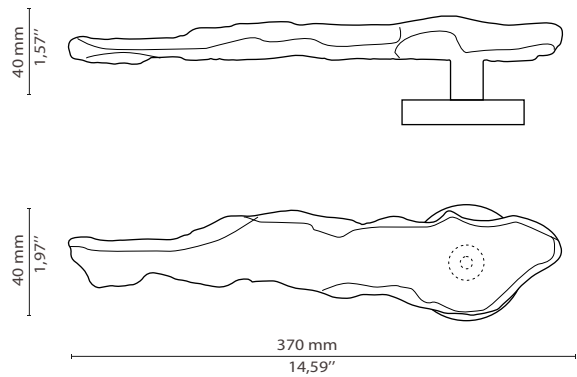

MATERIAL

Brass

FINISHES

Polished brass (Also available in Aged & Brushed brass)

DIMENSIONS

Height: 370 mm | 14,57 in

Length: 50mm | 1,97 in

Depth: 40 mm | 1,57 in

WEIGHT

465 g / 1,03 Lbs

FIXING SYSTEM

Screws

Door

EARTH

COLLECTION

KESYA

REF: EA1074 R

DESCRIPTION

Portraying a coming back to the roots and evoking prosperity. Our inspiration was drawn from the very uneven texture of the berk pine tree, known by its endless evergreen. A distinguished drawer handle, enabling you to create a sculptural scheme in your furniture designs.