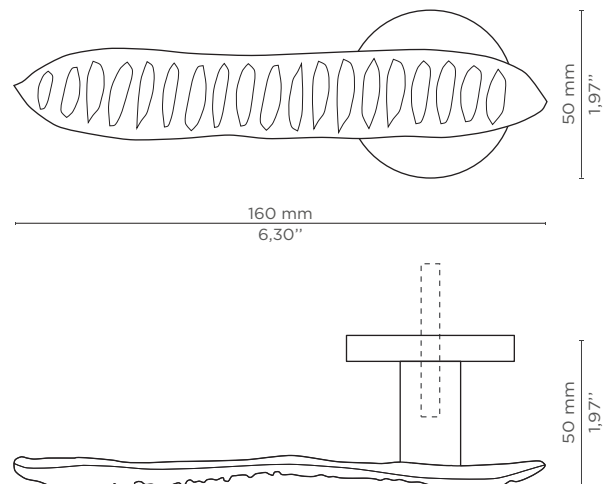

EARTH COLLECTION

JALO

REF: EA1081L

DESCRIPTION

Jalo was inspired by the Green bean plants and their amazing form varieties, that grow long vines. Jalo appears in a spectrum of colors: green, purple, red, yellow and streaked varieties. Coming in perfect sizes, shapes, textures and earthy tones, Jalo Cabinet and Drawer Handles accessorize elegantly any cabinet or door design.

MATERIAL

Brass

FINISHES

Polished brass (Also available in Aged & Brushed brass)

DIMENSIONS

Height: 50 mm | 1,97 in
Length: 160 mm | 6,30 in
Depth: 50 mm | 1,97 in

WEIGHT

600 g / 1,32 Lbs

FIXING SYSTEM

Lever Mechanism