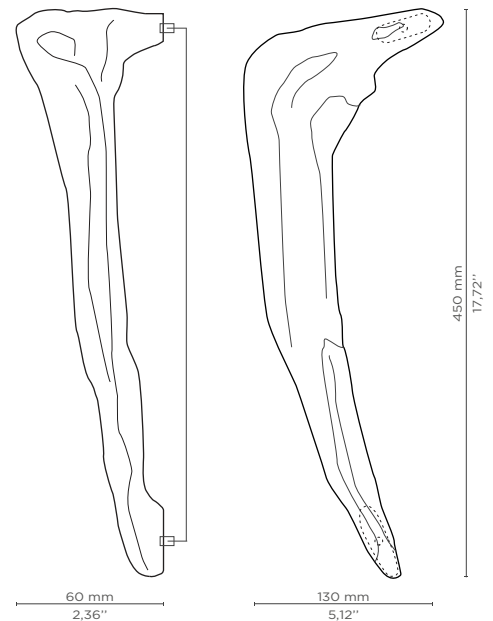

EARTH COLLECTION

KERMA

REF: EA1104L

DESCRIPTION

Drawn by the wisdom, longevity and persistence reflected in Kermantie Queen, the tallest tree in Australia. This middle size door pull is authentic in its forms and presents a unique character in its textures. A fierce door pull for your door designs.

MATERIAL

Brass

FINISHES

Aged brass (Also available in Polished & Brushed brass)

DIMENSIONS

Height: 450 mm | 17,72 in

Length: 130mm | 5,12 in

Depth: 60 mm | 2,36 in

WEIGHT

3380 g / 7,45 Lbs

FIXING SYSTEM

M6 Screws