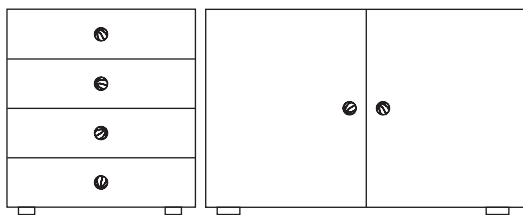

Drawer

Cabinet

23 mm
0,91"

Ø40 mm
1,57"