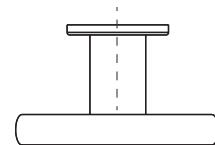

MATERIAL

Brass & Enamel

FINISHES

Polished Brass & White Enamel

DIMENSIONS

Diameter: 40 mm | 1,57"

Depth: 23 mm | 0,91"

WEIGHT

51 g / 0,11 Lbs

FIXING SYSTEM

M5 Screws

Drawer

Cabinet

23 mm
0,91"

Ø40 mm
1,57"