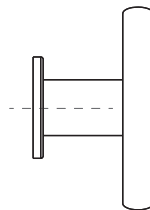

MATERIAL

Brass & Enamel

FINISHES

Polished Brass & White Enamel

DIMENSIONS

Diameter: 40 mm | 1,57"

Depth: 23 mm | 0,91"

WEIGHT

51 g / 0,11 Lbs

FIXING SYSTEM

M5 Screws

Drawer

Cabinet

23 mm
0,91"

Ø40 mm
1,57"