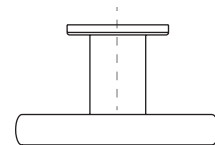

MATERIAL

Brass & Enamel

FINISHES

Polished Brass & White Enamel

DIMENSIONS

Diameter: 40 mm | 1,57"

Depth: 23 mm | 0,91"

WEIGHT

53 g / 0,12 Lbs

FIXING SYSTEM

M5 Screws

Drawer

Cabinet

23 mm
0,97"

Ø40 mm
1,57"