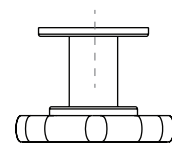

MATERIAL

Brass & Enamel

FINISHES

Polished Brass & White Enamel

DIMENSIONS

Height: 63 mm | 2,48"

Length: 36 mm | 1,42"

Depth: 26 mm | 1,02"

WEIGHT

55 g / 0,12 Lbs

FIXING SYSTEM

M5 Screws

Drawer

Cabinet

26 mm
1,02"

36 mm
1,42"

63 mm
2,48"