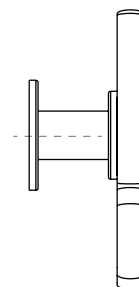

MATERIAL

Brass & Enamel

FINISHES

Polished Brass & White Enamel

DIMENSIONS

Height: 63 mm | 2,48"

Length: 36 mm | 1,42"

Depth: 26 mm | 1,02"

WEIGHT

55 g / 0,12 Lbs

FIXING SYSTEM

M5 Screws

Drawer

Cabinet

26 mm
1,02"

36 mm
1,42"

63 mm
2,48"