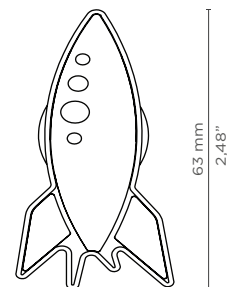

MATERIAL

Brass & Enamel

FINISHES

Polished Brass & White Enamel

DIMENSIONS

Height: 63 mm | 2,48"

Length: 36 mm | 1,42"

Depth: 26 mm | 1,02"

WEIGHT

55 g / 0,12 Lbs

FIXING SYSTEM

M5 Screws

Drawer

Cabinet

26 mm
1,02"

36 mm
1,42"

63 mm
2,48"