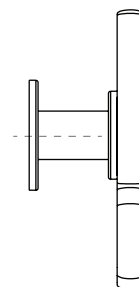

MATERIAL

Brass & Enamel

FINISHES

Polished Brass & White Enamel

DIMENSIONS

Height: 79 mm | 3,11"

Length: 45 mm | 1,78"

Depth: 26 mm | 1,02"

WEIGHT

72 g / 0,16 Lbs

FIXING SYSTEM

M5 Screws

Drawer

Cabinet

26 mm
1,02"

45 mm
1,78"

79 mm
3,11"