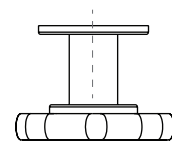

MATERIAL

Brass & Enamel

FINISHES

Polished Brass & White Enamel

DIMENSIONS

Height: 79 mm | 3,11"

Length: 45 mm | 1,78"

Depth: 26 mm | 1,02"

WEIGHT

72 g / 0,16 Lbs

FIXING SYSTEM

M5 Screws

Drawer

Cabinet

26 mm
1,02"

45 mm
1,78"

79 mm
3,11"