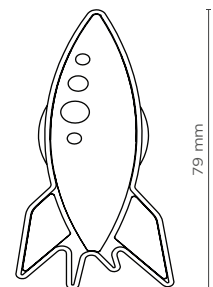

KIDS COLLECTION

ROCKET

REF: KD7005

DESCRIPTION

Make your way to galaxies and stars, with our space rocket drawer handle. When in the dark, this whimsical piece lights up, propelling neon colors that will allow for spectacular lighting effects.

MATERIAL

Brass & Enamel

FINISHES

Polished Brass & White Enamel

DIMENSIONS

Height: 79 mm | 3,11"

Length: 45 mm | 1,78"

Depth: 26 mm | 1,02"

WEIGHT

72 g / 0,16 Lbs

FIXING SYSTEM

M5 Screws

Drawer

Cabinet

26 mm
1,02"

45 mm
1,78"

79 mm
3,11"