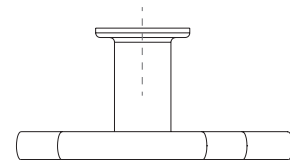

Polished Brass & White Enamel

DIMENSIONS

Height: 33 mm | 1,30"

Length: 60 mm | 2,36"

Depth: 26 mm | 1,02"

WEIGHT

57 g / 0,13 Lbs

FIXING SYSTEM

M5 Screws

Drawer

Cabinet

26 mm
1,02"

60 mm
2,36"

33 mm
1,30"