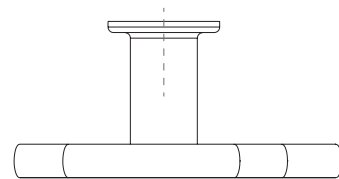

FIXING SYSTEM

M5 Screws

Drawer

Cabinet