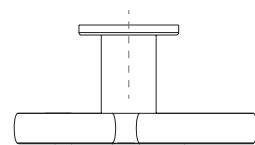

FINISHES

Polished Brass & White Enamel

DIMENSIONS

Height: 60 mm | 2,36"

Length: 49 mm | 1,93"

Depth: 26 mm | 1,02"

WEIGHT

65 g / 0,14 Lbs

FIXING SYSTEM

M5 Screws

Drawer

Cabinet

26 mm
1,02"

49 mm
1,93"

60 mm
2,36"