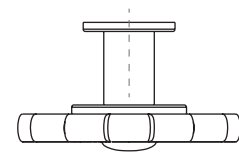

MATERIAL

Brass & Enamel

FINISHES

Polished Brass & White Enamel

DIMENSIONS

Diameter: 49 mm | 1,93"

Depth: 30 mm | 1,18"

WEIGHT

83 g / 0,18 Lbs

FIXING SYSTEM

M5 Screws

Drawer

Cabinet

30 mm
1,18"

Ø49 mm
1,93"