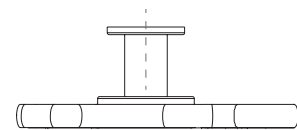

FIXING SYSTEM

M5 Screws

Drawer

Cabinet