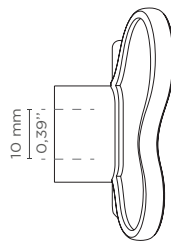

MATERIAL

Brass & Enamel

FINISHES

Polished Brass & White Enamel

DIMENSIONS

Height: 45 mm | 1,77"

Length: 55 mm | 2,17"

Depth: 35 mm | 1,38"

WEIGHT

78 g / 0,17 Lbs

FIXING SYSTEM

M5 Screws

Drawer

Cabinet

35 mm
1,38"

55 mm
2,17"

45 mm
1,77"