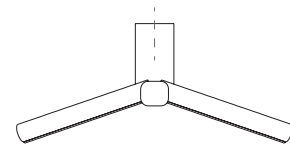

MATERIAL

Brass & Enamel

FINISHES

Polished Brass & White Enamel

DIMENSIONS

Height: 45 mm | 1,77"

Length: 55 mm | 2,17"

Depth: 35 mm | 1,38"

WEIGHT

78 g / 0,17 Lbs

FIXING SYSTEM

M5 Screws

Drawer

Cabinet

35 mm
1,38"

55 mm
2,17"