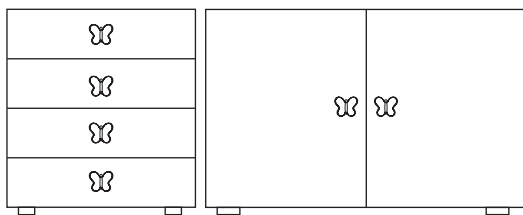

MATERIAL

Brass & Enamel

FINISHES

Polished Brass & White Enamel

DIMENSIONS

Height: 45 mm | 1,77"

Length: 55 mm | 2,17"

Depth: 35 mm | 1,38"

WEIGHT

78 g / 0,17 Lbs

FIXING SYSTEM

M5 Screws

Drawer

Cabinet

35 mm
1,38"

55 mm
2,17"