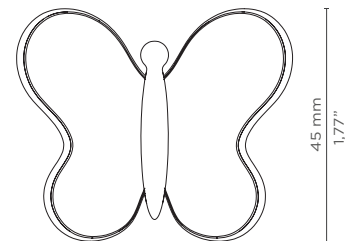

MATERIAL

Brass & Enamel

FINISHES

Polished Brass & White Enamel

DIMENSIONS

Height: 45 mm | 1,77"

Length: 55 mm | 2,17"

Depth: 35 mm | 1,38"

WEIGHT

78 g / 0,17 Lbs

FIXING SYSTEM

M5 Screws

Drawer

Cabinet

35 mm
1,38"

55 mm
2,17"

45 mm
1,77"