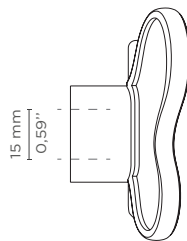

MATERIAL

Brass & Enamel

FINISHES

Polished Brass & White Enamel

DIMENSIONS

Height: 60 mm | 2,36"

Length: 70 mm | 2,76"

Depth: 35 mm | 1,38"

WEIGHT

125 g / 0,27 Lbs

FIXING SYSTEM

M5 Screws

Drawer

Cabinet

35 mm

1,38"

70 mm

2,76"

60 mm
2,36"