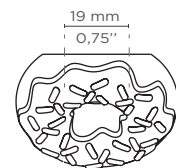

MATERIAL

Brass

FINISHES

Polished Brass (Also available in Aged & Brushed Brass)

DIMENSIONS

Height: 46 mm | 1,81"

Length: 53 mm | 2,09"

Depth: 40 mm | 1,57"

WEIGHT

199 g / 0,44 Lbs

FIXING SYSTEM

M5 Screws

Drawer

Cabinet

40 mm
1,57"

53 mm
2,09"

46 mm
1,81"