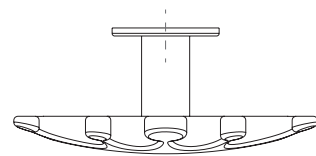

MATERIAL

Brass

FINISHES

Polished Brass (Also available in Aged & Brushed Brass)

DIMENSIONS

Height: 88 mm | 3,46"

Length: 112 mm | 4,41"

Depth: 48 mm | 1,89"

WEIGHT

524 g / 1,16 Lbs

FIXING SYSTEM

M5 Screws

Drawer

Cabinet

48 mm
1,89"

112 mm
4,41"

88 mm
3,46"