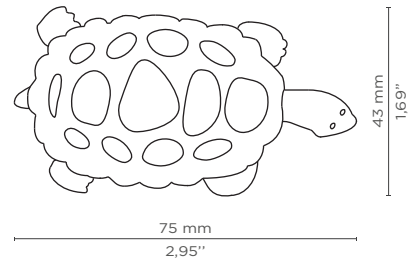

KIDS COLLECTION

TURTLE

REF: KD7022

DESCRIPTION

Our Turtle Handle will carry your House wherever she goes! Inspired by turtles, design with love, this little Turtle will style up any room!

MATERIAL

Brass

FINISHES

Polished Brass (Also available in Aged & Brushed Brass)

DIMENSIONS

Height: 43 mm | 1,69"

Length: 75 mm | 2,95"

Depth: 43 mm | 1,69"

WEIGHT

287 g / 0,63 Lbs

FIXING SYSTEM

M5 Screws

Drawer

Cabinet