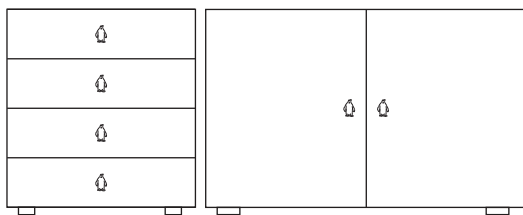

FIXING SYSTEM

M5 Screws

Drawer

Cabinet