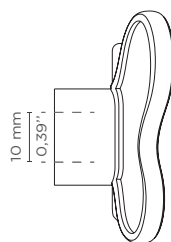

MATERIAL

Brass & Enamel

FINISHES

Polished Brass & White Enamel

DIMENSIONS

Height: 45 mm | 1,77"

Length: 55 mm | 2,17"

Depth: 35 mm | 1,38"

WEIGHT

69 g / 0,15 Lbs

FIXING SYSTEM

M5 Screws

Drawer

Cabinet

35 mm
1,38"

55 mm
2,17"

45 mm
1,77"