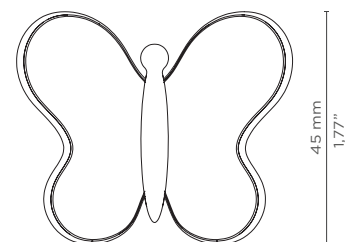

MATERIAL

Brass & Enamel

FINISHES

Polished Brass & White Enamel

DIMENSIONS

Height: 45 mm | 1,77"

Length: 55 mm | 2,17"

Depth: 35 mm | 1,38"

WEIGHT

69 g / 0,15 Lbs

FIXING SYSTEM

M5 Screws

Drawer

Cabinet

35 mm
1,38"

55 mm
2,17"

45 mm
1,77"