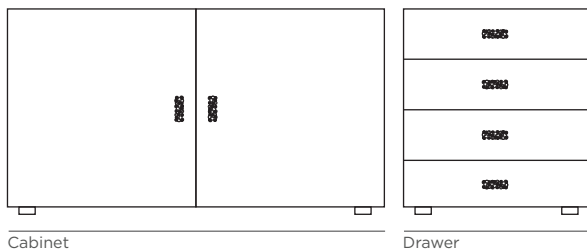

FIXING SYSTEM

M5 Screws

Cabinet

Drawer