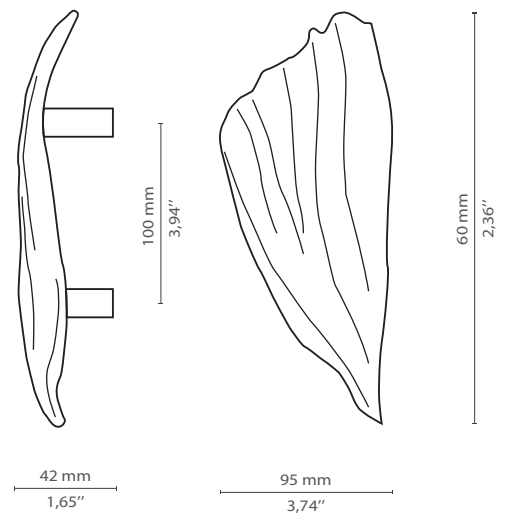

MATERIAL

Brass

FINISHES

Polished brass (Also available in Aged & Brushed brass)

Dimensions

Height: 240 mm | 9,45 in

Length: 95 mm | 3,74 in

Depth : 55 mm | 2,17 in

WEIGHT

770 g / 1,70 Lbs

FIXING SYSTEM

M5 Screws

Doors

Door

Cabinet

42 mm
1,65"

100 mm
3,94"

95 mm
3,74"

60 mm
2,36"

OCEAN COLLECTION

KARPA

REF:OC2029R

DESCRIPTION

Just like the Scale of the Carps, our Karpa Handles are bright and shiny, very eye-catching and attractive to complement any cabinet design. In awe of the Carp symbolism we created this piece as an ideal of persistence, courage, and strength, an accessory with meaning in interior Design.