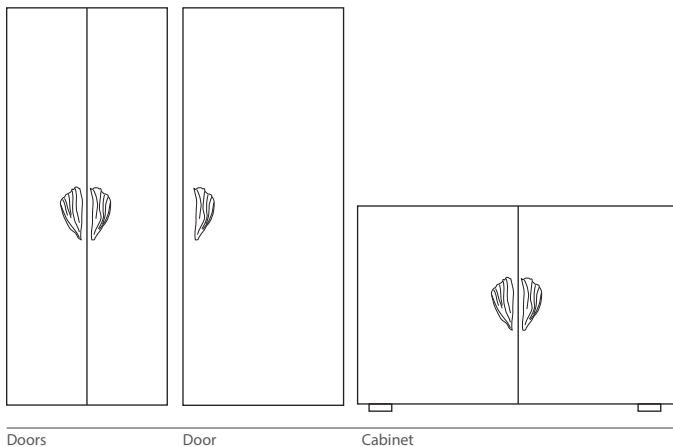

FIXING SYSTEM

M5 Screws

Doors

Door

Cabinet