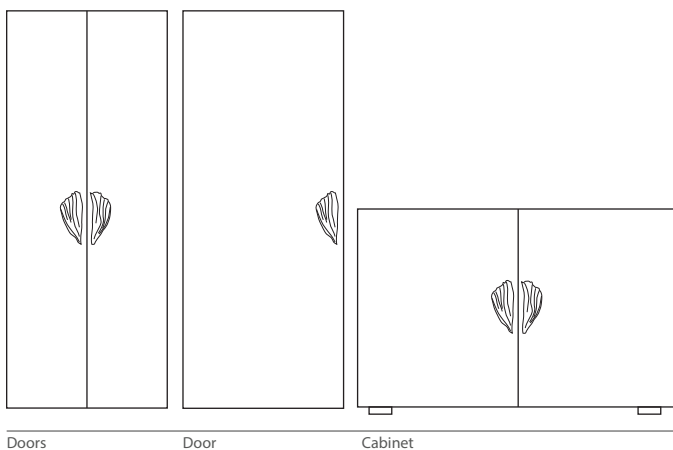

FIXING SYSTEM

M5 Screws

Doors

Door

Cabinet