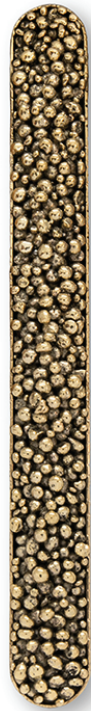

## OCEAN COLLECTION

### CAVIAR

REF:OC2034

### DESCRIPTION

Harvested from sturgeon and found in the Caspian Sea, our Caviar drawer handle is inspired by the world-renown delicacy. Portraying mysticism, exuberance and luxury, with Caviar furniture drawer handle, you can uniquely articulate with divers aesthetics, a perfect add-on to mix and match in your furniture designs.

### MATERIAL

Brass