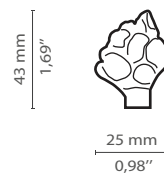

OCEAN COLLECTION

BELIZE

REF:OC2037

DESCRIPTION

Inspired by the diverse marine life in this Caribbean country, Belize Cabinet Hardware portrays the intricacy and uniqueness of the coral reefs. It's a stunning and delicate hardware piece which will become a meaningful addition to furniture designs.

MATERIAL

Brass

FINISHES

Polished brass (Also available in Aged & Brushed brass)

Dimensions

Height: 145 mm | 5,71 in

Length: 25 mm | 0,98 in

Depth : 43 mm | 1,69 in

WEIGHT

236 g / 0,52 Lbs

FIXING SYSTEM

M5 Screws

Cabinet