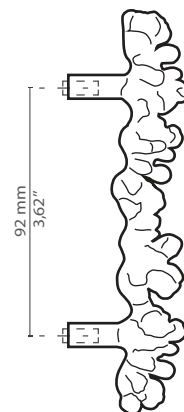

OCEAN COLLECTION

BELIZE

REF:OC2037

DESCRIPTION

Inspired by the diverse marine life in this Caribbean country, Belize Cabinet Hardware portrays the intricacy and uniqueness of the coral reefs. It's a stunning and delicate hardware piece which will become a meaningful addition to furniture designs.

MATERIAL

Brass

FINISHES

Polished brass (Also available in Aged & Brushed brass)

Dimensions

Height: 145 mm | 5,71 in

Length: 25 mm | 0,98 in

Depth : 43 mm | 1,69 in

WEIGHT

236 g / 0,52 Lbs

FIXING SYSTEM

M5 Screws

Cabinet