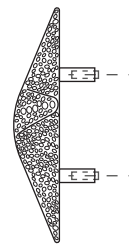

MATERIAL

Brass

FINISHES

Polished Brass (Also available in Aged & Brushed Brass)

DIMENSIONS

Diam: 230 mm | 9,06 in
Depth: 75 mm | 2,95 in

WEIGHT

1711 g / 3,77 Lbs

FIXING SYSTEM

M6 Screws

Door

35 mm
1,38"

78 mm
3,07"

67 mm
2,64"