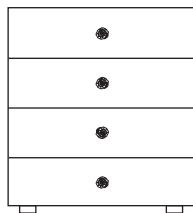

IMPERIAL

REF: OC2054

DESCRIPTION

Imperial was designed as a layered piece to fully embody the nautical allure from its primary inspiration, the Turban sea clam. This distinctive drawer handle was meticulously bathed in brass to introduce a glossy configuration. Imperial is available in polished, brushed, and aged brass finishes.

MATERIAL

Brass

FINISHES

Polished Brass (Also available in Aged & Brushed Brass)

DIMENSIONS

Height: 30 mm | 1,18 in
Length: 25 mm | 0,98 in
Depth: 30 mm | 1,18 in

WEIGHT

39 g / 0,09 Lbs

FIXING SYSTEM

M5 Screws

Drawer

40 mm
1,57"

43 mm
1,69"

65 mm
2,56"