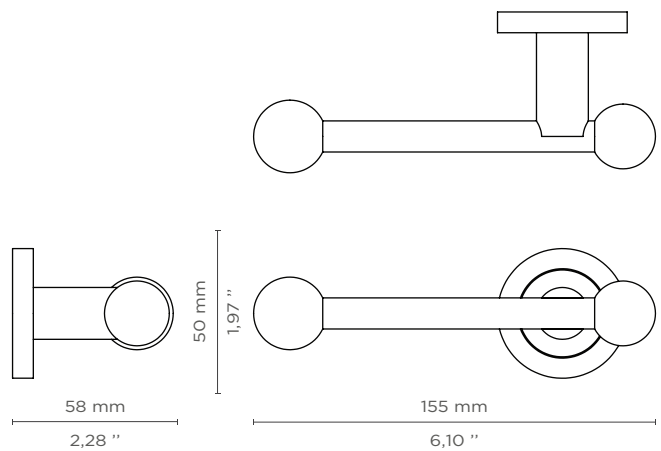

MATERIAL

Brass

FINISHES

Gold Plated (Also available in Brushed Brass, Brushed Nickel, Aged Brass, Copper Plated, Nickel Plated, Black Nickel Plated)

DIMENSIONS

Height: 50 mm | 1,97 in
Length: 155 mm | 6,10 in
Depth: 58 mm | 2,28 in

WEIGHT

440 g / 0,97 Lbs

FIXING SYSTEM

Screws

Door

TWIST

COLLECTION

QUANTUM

REF: TW5011R

DESCRIPTION

Quantum is inspired in the atomic age design, a polished brass series of door pulls, small and mid size, are the perfect finishing touch for your door designs. Enabling you to create a mix and match through your different environments of the house.